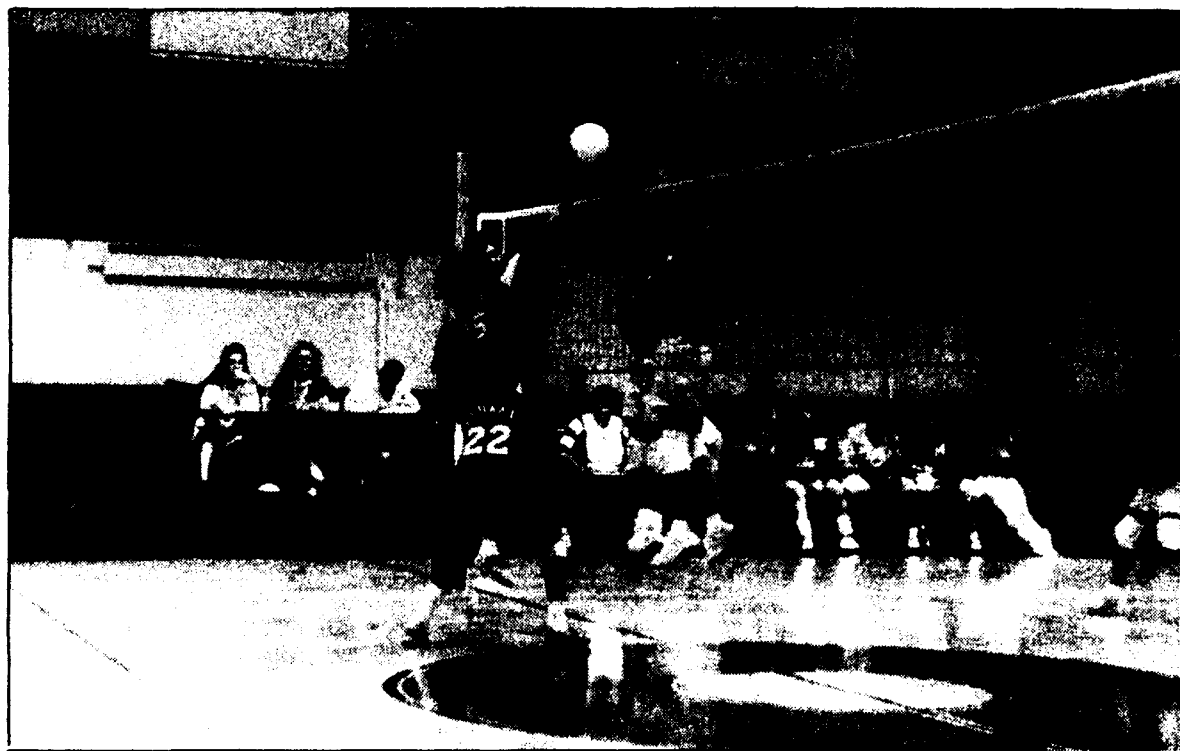

The Lions had momentum in the second game and they pulled out to a seemingly unsurmountable 8-1 lead. The crowd began to cheer, "warm up the buses, Theil."

Unfortunately Theil was not ready to go home.

They came back with a vengeance and won the second game 15-11.

Tied at 1-1, the match now came down to the third and final game. Kelly Burkhardt and Grzejka played extremely well, but they could not rally the team and Behrend fell 7-15.

The Lions have now lost six straight. They dropped four matches at the highly competitive Allegheny Tournament this past weekend.

Despite the six game losing streak, Coach Jan Wilson remains positive.

"After this weekend's tough tournament, the girls came to practice early and eager to work. They have a good attitude and they are resilient."

Wilson does not ignore the negatives though. "We need to play more aggressively, we need to communicate better and we need to play stronger defense."

Wilson is pleased with newcomer Lori Nadolny. "She (Nadolny) is a hard worker and is eager to improve. She is also a good leader and tries to inspire the team."

Another bright spot on the team has been the play of hitters Pasteur and Grzejka. This fearsome tandem have combined for almost 100 kills already this season.

The Lions will try to get back on track Thursday at Fredonia when they play Pitt-Bradford and Fredonia.

Louis Gavin/The Collegian

In your face: Kellie Jordan, # 15, goes up against Theil defenders for an attempted spike.