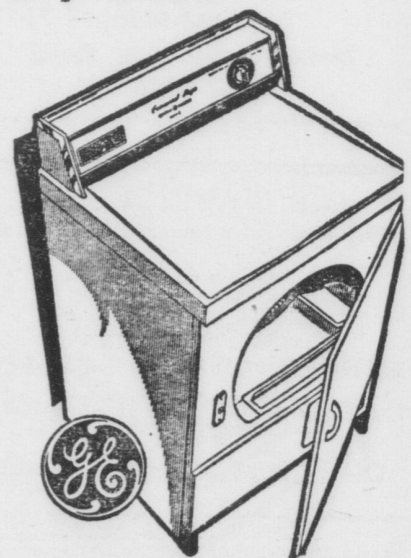

The Perfect PAIR For Laundry Ease

FILTER-FLO
HEAVY DUTY
Washer

3-wash cycles
3-wash levels
Wash & rinse temp.

\$194

10.1 CU. FT.
Upright Freezer
Holds up to 352 pounds
\$169

Clothes Dryer

Heavy duty construction
Cycle include perma-press with cool-down temp control.

\$149

12-INCH (diag)
Portable TV
Black & White
Special **\$6988**

WE HAVE MOVED
VISIT US AT OUR NEW LOCATION
MANHEIM SHOP CENTER

LONGENECKER'S HARDWARE CO. 1937
PHONE 665-2491 39-41 MARKET SQ., MANHEIM

GRAND OPENING TO BE ANNOUNCED