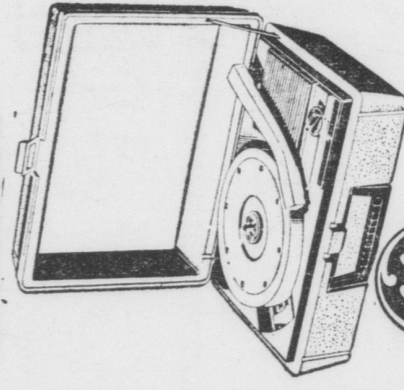

\$26.88

YOUNDESIGN
INSTANT-ON AM/FM CLOCK RADIO

- Wide range 3" speaker.
- Rotary tuning dial.
- Wake up to music clock.
- Walnut grained decorator design.
- Built-in AM/FM antennas.
- Automatic gain control.
- U.L. approved.