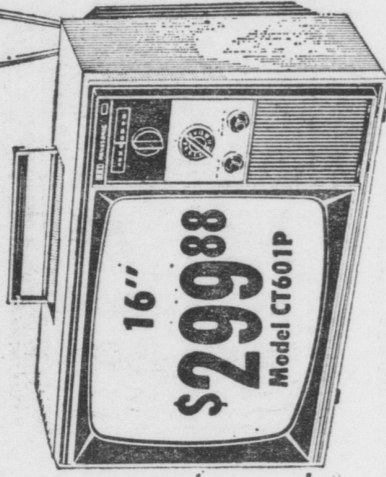

PANASONIC

COLOR PORTABLE TV

16"
$299.88
Model CT601P

STEREO MUSIC CENTER
FM/AM Stereo Radio & Hide Away Phono.
$149