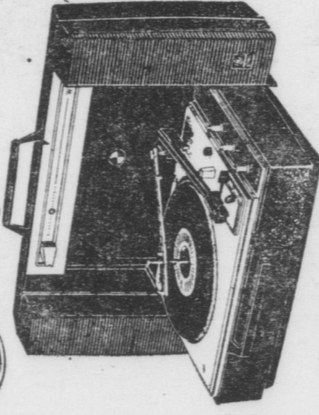

A family Gift Idea!

WILDCAT $39.88
STEREO