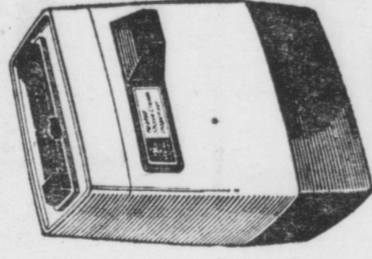

A SENSATIONAL VALUE...

\$29.88

MODEL 483

MANICURE SET

MS-1

- Highly designed handle is contoured to fit your hand
- Versatile unit includes 5 attachments—nail shaper, cuticle brush, cuticle pusher, buffer and callus smoother
- Unit comes packed in a beautifully styled case in pleasant beige and white color

\$9.88

HEATED SHAVE CREAM DISPENSER

SCD-1

- Uses any leading standard aerosol shave cream, 11 oz. or 6 oz. can.
- Heated shave cream for more comfortable shaves.
- Preregulated shaving cream temperature.
- Completely waterproof design.
- Bracket for wall mounting plus ample cord storage.