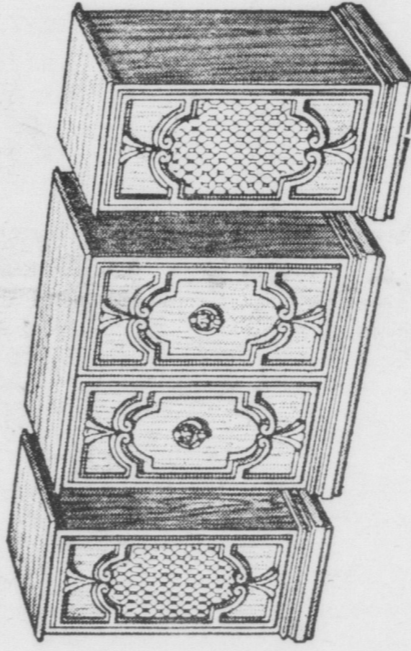

FROG BOX
He holds loads of blocks, toys, books, etc.

Reg. \$9.99
\$6.99

FILBERT
The Friendly Dinosaur
Reg. \$7.49
\$5.29

Mr. Chuckles Toy Box
Reg. \$11.99
\$8.99

Admiral® SOLID STATE STEREO

PLAYER
AM / FM
RADIO
AUTO
PHONO
\$273

Admiral® TRACK STEREO

ULTRA-VERSATILE SOLID STATE 6-SPEAKER
CONSOLE STEREO ... 3-PIECE CABINETS!

\$397

Admiral® SOLARCOLOR

18" PORTABLE COLOR TV

\$289

25" CONSOLE COLOR TV
\$377

Give the Good Time
Camera this Christmas.
The fun starts in 60 seconds.