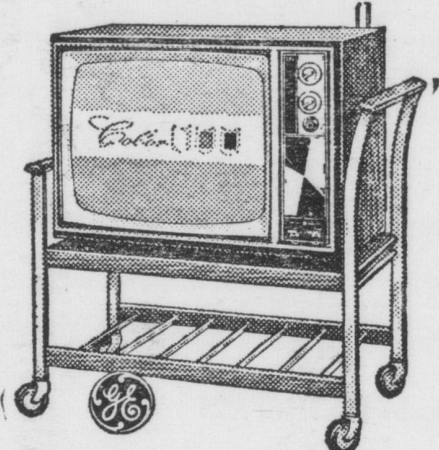

AFC - Automatic
Fine Tuning
**LIKE
MAGIC**
Wood Grain Cabinet

$299

* Roll-Around Stand Optional