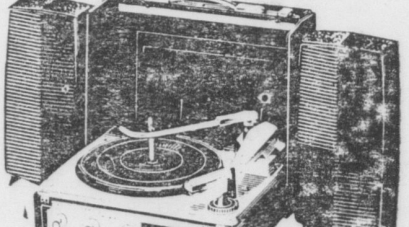

GE **4494**

STEREO PHONOGRAPH
Four-speed drop-down changer, automatic shut-off. Matched 5 1/4" speakers spread 12" V941