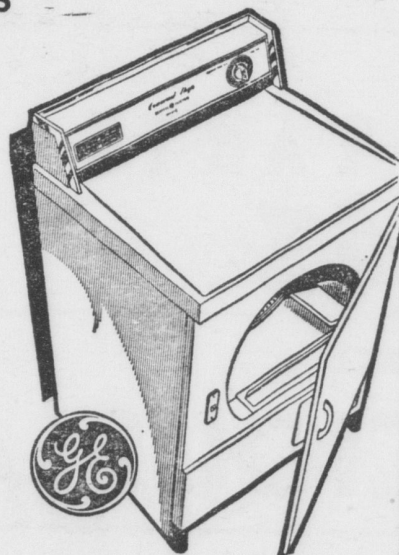

- Auto. Dryer
- Heavy Duty
- Normal Cycle
- DeWrinkle cycle

$133

Genie Suggests
a gift **NEW!**