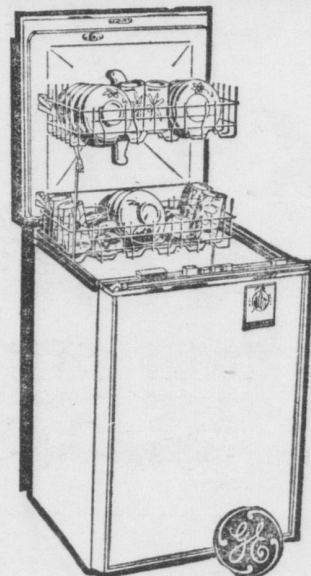

MAGIC DISHWASHING

No-pre-rinse necessary

$169

3-CYCLES PLUS
SOFT-FOOD DISPOSER