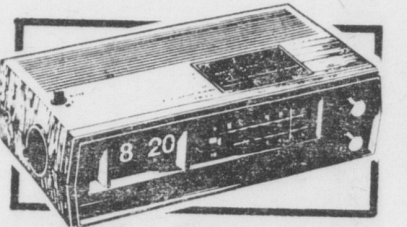

GE **2888**

AM/FM Digital RADIO
Wake to music or adjustable alarm; sleep switch shut-off. Lighted numerals. C4320/30