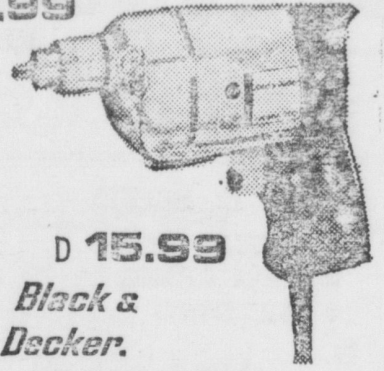

D 15.99

Black &
Decker.

(A) 7 1/4" SAW

Best value general purpose saw! Easy bevel & depth adj. 1 HP; 4400 RPM. 7301. 19.99
BETTER 7 1/4" SAW—1 1/4 HP with adj. shoe. 7305...29.99

(C) 1/4" DRILL

Outstanding value! Ideal for occasional projects. 1.9 amp. 2250 RPM, 1/7 HP. 7000. 7.99
3/8" DRILL—for tougher jobs. 1000 RPM. 7100.....9.99

(B) UTIL. JIG SAW

For straight, curved, scroll cuts in wood, metal, plastic. 3000 SPM, 1/7 HP. 7510. 9.99
TWO-SPEED JIG SAW—shoe tilts 45°. 7517.....15.99

(D) 1/4" Var. Spd. Drill

Pre-set variable speed control to suit job. 0 to 2250 RPM. 2.3 amp. 7020...15.99
3/8" VARIABLE SPEED DRILL—0 to 1000 RPM. 7120. 19.99