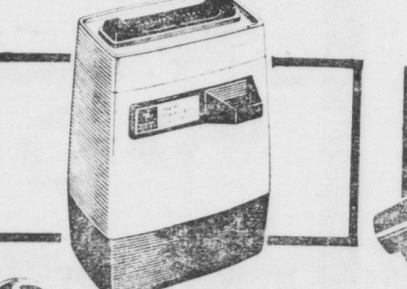

GE **1388**

Shave Cream Dispenser
Uses any leading standard aerosol shave cream can to dispense hot cream. SCD-1