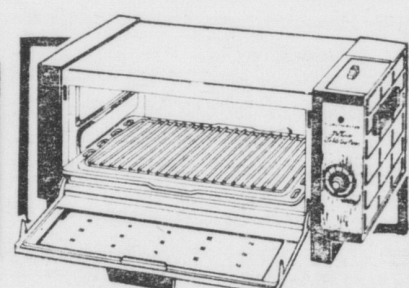

TOASTMASTER **2688**

OVEN BROILER
Bakes or broils as electric range but easier to clean. Adjustable thermostat. 5247