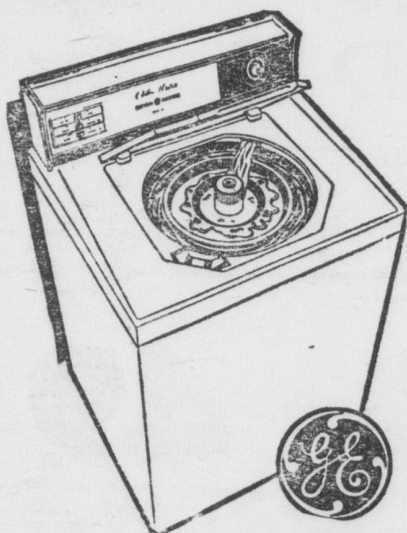

WASH-DAY MAGIC

NO LINT FILTER FLO NO WRINKLES

- Automatic Cycles
- 3 Water Levels
- 3 Wash Temperatures
- 2 Rinse Temp.
- Porcelain Top and Tub

$209