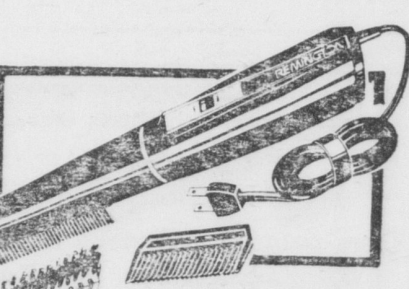

REMINGTON **999**

HOT COMB
Dries, waves, styles, adds body to hair! Power handle with brush & comb. HW2B/HW3

A SMALL DEPOSIT WILL HOLD
ANY ITEM TILL CHRISTMAS