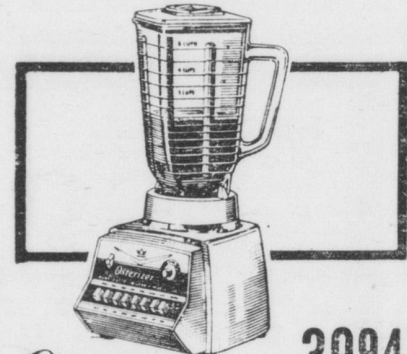

Osterizer **3994**

16-SPEED BLENDER
With 16 automatic controlled or continuous speeds.