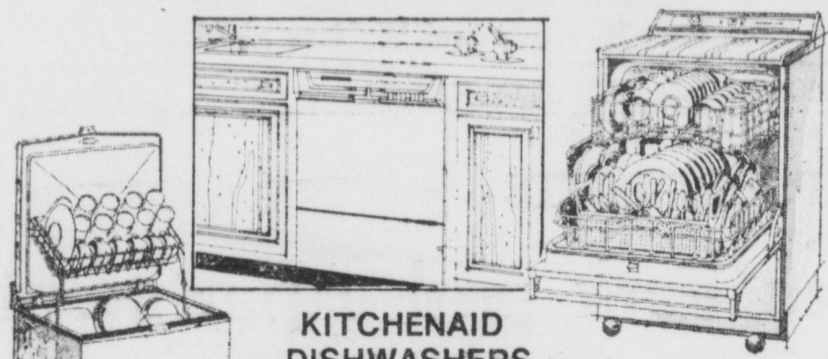

Quantity Rights Reserved

KitchenAid

DISHWASHERS & DISPOSERS

sale

KITCHENAID DISHWASHERS

BUILT-INS: Superba model features 180° SaniCycle, patented Soak Cycle, 9-position adjustable upper rack.

TOP-LOADING PORTABLES: Perfect for small or narrow kitchens. Open up, not out. Take a minimum of floor space.

FRONT-LOADING PORTABLES: Big racks roll all the way out for easy loading. Convertible models can be built in anytime.

KITCHENAID FOOD WASTE DISPOSERS

Grind everything from bones to stringy vegetables. Model KWF-100