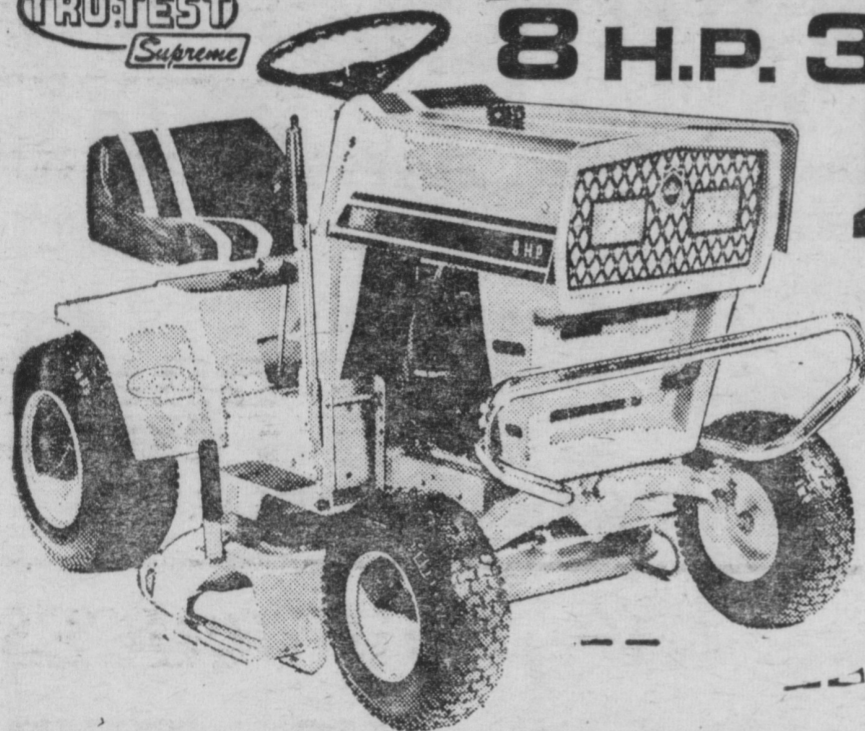

34th "Anniversary Sale"

TRU-TEST Supreme

8 H.P. 32" CUT RIDER MOWER 499.00

Electric key switch, lights, alternator charger for 12-V battery. 4-speed transaxle, geared steering, short turn radius. Twin blades; stick shift height control. 16" rear, 13" front turf tires.

Display Model

1-ONLY SAVE \$51 **448**

8 H.P. - 26" CUT
8 LAWN TRACTOR
• ELECT. START
• 4 SPEED TRANS.

SALE PRICE **\$388**

FREE
WITH LAWN TRACTOR PURCHASE
\$21.95 Value Pull Cart

8 H.P. - 26" CUT
8 LAWN TRACTOR
• EASY RECOIL START
• 4 SPEED TRANS.

SALE PRICE **\$288**

Self-Propelled ELECTRIC START 21" CUT ROTARY

Two-speed, front-wheel drive with 3½ HP engine. Full 360° baffle. 8" steel wheels, individual height adjusters. Folding handle, remote throttle & clutch control.

\$149⁸⁸

Wide Cut ROTARY with easy RECOILSTARTER

Powerful 3 HP engine has automatic choke. Chrome-plate T-handle holds throttle & stop controls. 180° baffle ejects grass smoothly. 7" wheels. Heavy gauge 20" steel deck.