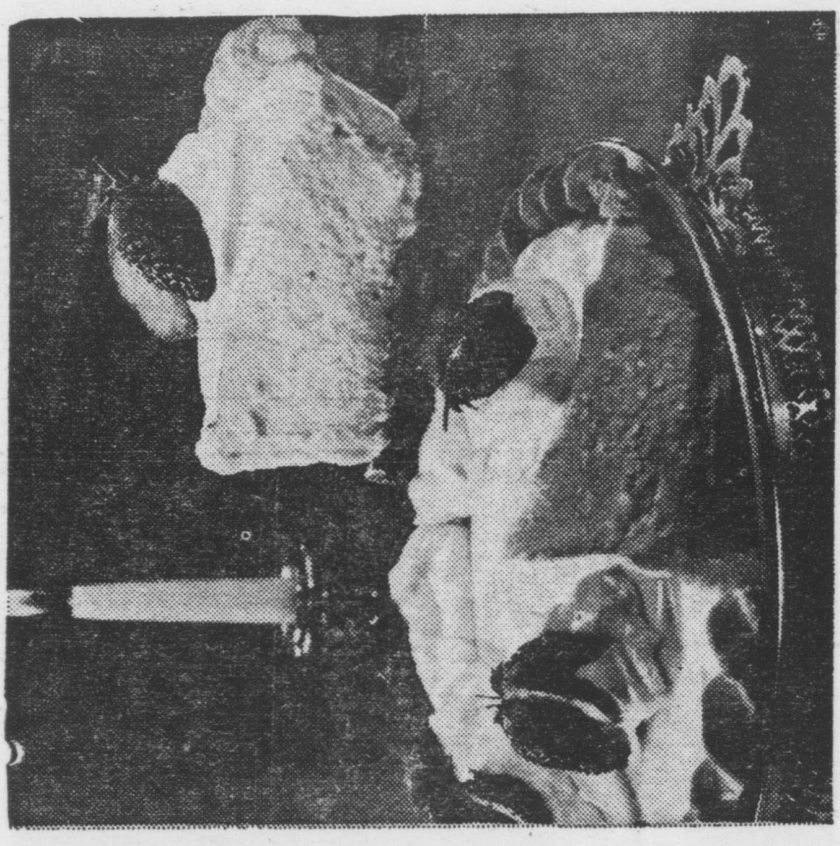

New! Gillette SLIM Adjustable Razor

NEW LOW PRICE $1.50 COMPLETE

With new Stainless Steel Blades

WORRIED? NERVOUS

Over Change-of-Life?

Ease your mind. Get welcome relief with special woman's medicine

do—take a special woman's medicine—Lydia E. Pinkham Vegetable Compound—developed by a woman—specially to help women by relieving such functionally caused female distress.

In doctors' tests woman after woman found that Pinkham's Compound gave dramatic help to all this without costly shots. Irritability is soothed, hot flashes subside. So don't sit and brood and feel unable to help yourself. You *can* feel better. Get gentle Lydia E. Pinkham Vegetable Compound today.

The gentle medicine with the gentle name **LYDIA E. PINKHAM**

the ugliest Steve Trostle and Greg Mayers (SiameseTwins) grade 6, room 5.

A parties were held in various rooms following judging. Judges were Mrs. Addie Parker, Miss Grace Henderson and David Witmer.

MORAVIAN CONCERT

The senior, Augusta and Gregor choirs of the Lancaster Moravian church will hold its annual Festival of Early Moravian Music on Sunday evening, Nov. 8, at 7 p.m. in the church sanctuary. Proceeding and during the concert the Lititz Moravian Trombone choir will play chorales. The public is invited to attend.

Cheesecake Variation

Just about every man loves cheesecake—and here's a new way to vary the scene. Into a pie shell goes a "cheesecake" filling to be garnished, if desired, with strawberries. Because the filling is made with reliable unflavored gelatine, there's no baking involved. The No-Bake Cheese Pie is simple to make, so wonderful your family will demand it often.

1. **No-Bake Cheese Pie**
2. 1 envelope unflavored gelatine
   - 2 cups (16 ounces) creamed cottage cheese
   - 3/4 cup sugar
   - 1 cup milk
   - 1 teaspoon grated lemon rind
   - 1 9-inch baked pie shell

Mix together gelatine and sugar in top of double boiler. Stir in milk. Place over boiling water, stirring occasionally, until gelatine is dissolved, about 8 minutes. Remove from heat; add lemon rind; cool. Sieve cottage cheese into large mixing bowl, or beat with electric mixer until smooth. Stir in cooled gelatine mixture, salt and lemon juice. Chill, stirring occasionally, until mixture mounds slightly when dropped from a spoon. Fold in whipped cream. Turn into prepared shell. Chill until firm. If desired, garnish with additional whipped cream, and fresh or frozen strawberries. **YIELD: 1 9-inch pie.**

DRIVE CAREFULLY

Loin Veal Chops . . . lb. **89¢** **Veal Roast** **80¢** **BOKELESS** . . . lb. **79¢**

Rib Veal Chops . . . lb. **79¢** **Neck or Shank** **79¢**

SHRIMP . . . lb. **59¢** **5-1/2 lb. $2.89** **OYSTERS** . . . 12 oz. **95¢**

FRESH! FRESH! ACME FRESH!

FIRST OF THE SEASON! JUICY FLORIDA

ORANGES