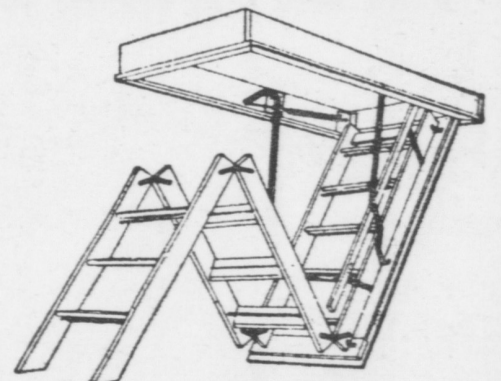

Glazing Compound

Qt. Can

90c

DAP "Rely-On" CAULKING
Tube 30c - 10 tube case \$2.78

WINDOW GLASS

SINGLE or DOUBLE

We cut glass to
the size you
need.

We also put
glass in Alum
Storm Windows
and Doors.

Snavely Rocket

Folding Stairway

Completely assembled ready
for installation. The finest in
attic access at a Low Price

Add extra storage space to your
home at this Low entrance cost

Maximum Ceiling Height
8'9". Rough opening
size 25 1/2" x 54"
(other sizes available)