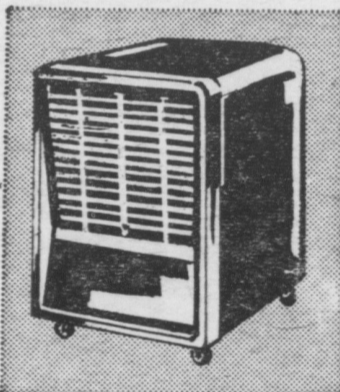

(E) INSECT BOMB

Repels and kills insects. Con-
tains 5% DDT. 16-oz.....79c

BEAT THE HEAT!

ALL-PURPOSE FAN

10-inch fan tilts to any angle.
Use on shelf, table or floor.
Special bracket for wall mount.
Ideal for quick spot cooling or
for drying wash 'n wear clothes.
6½' cord length.

11.95

20" WINDOW FAN

Portable. 3-speeds. Moves up to
4000 cu. ft. of air per minute.
7½ foot cord.....19.88
Electrically reversible deluxe 20"
fan. 3-speeds. Moves 4000 cu.
ft. air per minute.....28.88

19.88