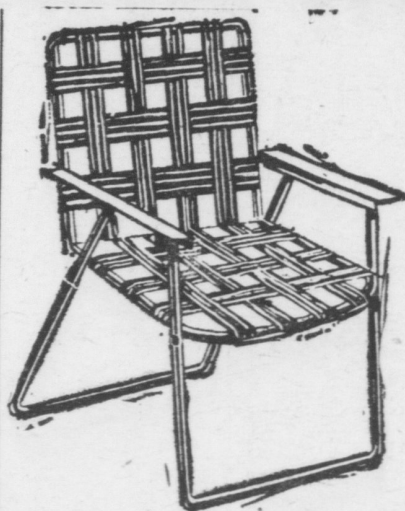

Arvin Safti-Lok Chair

Can't fold accidentally. Pin-striped webbing. Aluminum frame.

$3.98