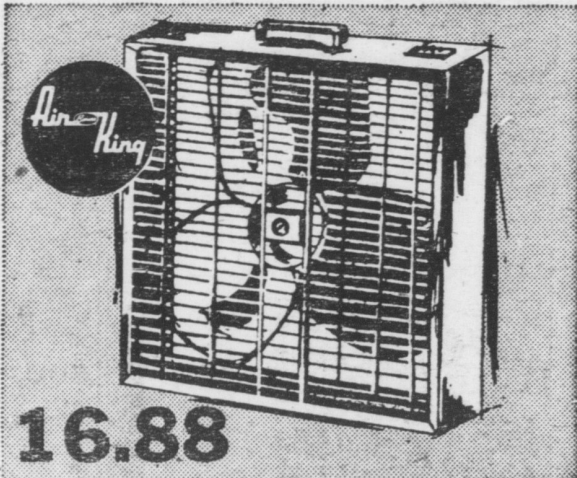

G 1.29

9.97

6 transistor Radio
2" magnetic-type speaker for big sound. 6 transistors plus crystal diode. Uses 2 penlite batteries. Case, batteries, earphone.

Swivel-Top Cleaner

"Economy King" special! Built-in easy rolling wheels for handling ease and the famous G-E swivel-top. Adjustable rug and floor cleaning tool. Dusting brush, fabric nozzle, etc.

29.88

20" 2-Speed Fan

Have cooling comfort this summer with this multi-purpose, portable fan. Move it from room to room for coolness where you want. Manually reversible for intake, exhaust.

16.88

| | |
|------------------------------|---------|
| BAG OF HOUSEHOLD BRUSHES | 88c |
| REDWOOD PLANTERS | |
| 12" | \$2.99 |
| 14" | \$3.99 |
| 16" | \$4.99 |
| 48" x 50' VINYL COVERED WIRE | \$14.88 |
| DETERGENT MEASURING SCOOP | 19c |