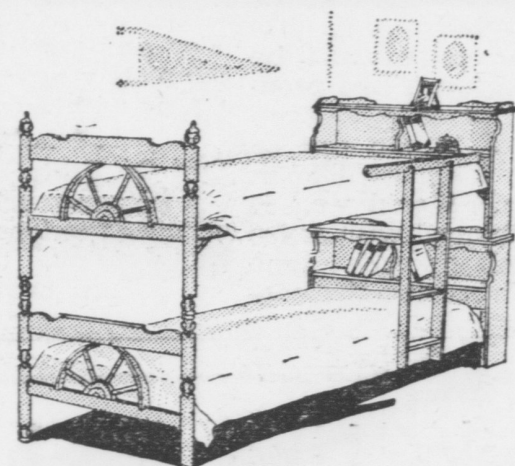

BOOKCASE BUNK BED (WAGON WHEEL)

- Popular New Concept In Bunk Beds
- Attractive Salem Maple Finish
- Sturdy Hardwood Construction
- Includes Guard Rail, Ladder and Bedding

$119⁹⁵

COMPLETE

PAUL'S MOBILE HOMES FURNITURE WAREHOUSE

AT 230 BYPASS 2 MILES EAST OF MOUNT JOY

OPEN DAILY 9 - 9 - SATURDAY 9 - 5.

PH. 898-3761