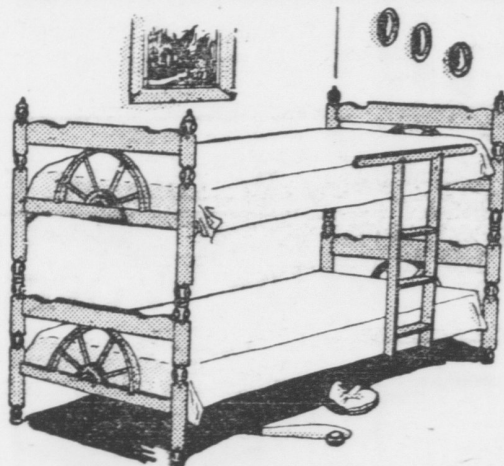

POPULAR 4-WAGON - WHEEL DESIGN

- Salem Maple Finish
- Sturdy Hardwood Construction
- Graceful Turned Posts
- Includes Guard Rail, Ladder and Bedding

$99⁹⁵

COMPLETE