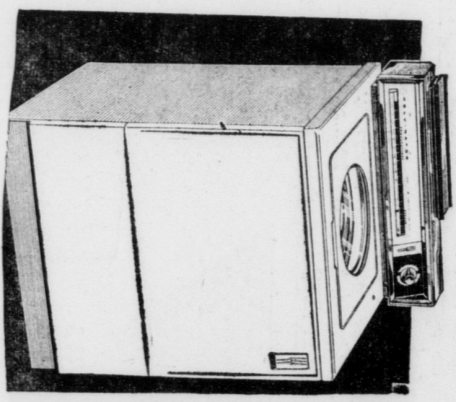

*2 Speeds * Normal and Small Load Cycles * Limit Filter * 4 Water Temperature * Porcelain Top, Lids, Tub * Separate Bleach and Rinse Conditioner Dispenser!
PLUS GREATER RELIABILITY WITH NO GEARS TO WEAR OUT!

MODEL LW921
$299.95
OTHERS AS LOW AS $219.95