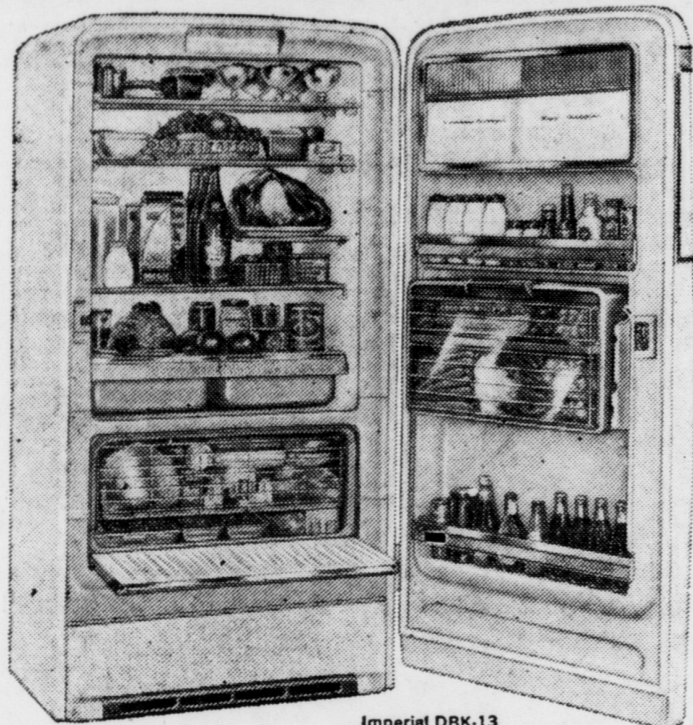

Westinghouse at Way's

See The New 1957 Westinghouse Appliances

New '57 Westinghouse Refrigerator

PUTS MORE FOODS AT YOUR FINGERTIPS!

Big 10.8 cu. ft. Refrigerator Section Keeps All Foods At Easy Reach-In Level!

Full-depth **Slide-Out shelves**. Put foods at your fingertips.
New **Showcase Crisper On Door** tilts down . . . lifts out.
New **Cheese, Butter and Egg Dairy Pantry!**
Special Meat and Utility Drawers!
50 **Choose-N-Change Color Combinations!**

84-lb. **True Zero-Degree Freezer** with Roll-Out Basket!

AUTOMATIC CYCLE DEFROSTING!
No messy refrigerator defrost water to empty or spill.

Regularly **SAVE $509.95**

Now only with trade!

YOU CAN BE SURE...IF IT'S Westinghouse

Imperial DBK-13
13.2 cu. ft.

TO-DAY—

Young Girls From **DONEGAL HIGH** Will be baking cakes for three days, competing for Prizes to be given away for the best cake.

Three Home Economists will judge cakes.

WINNERS WILL BE ANNOUNCED SATURDAY AFTERNOON AT 4:00 P. M.

Exclusive! Easiest Cleaning With

PLUG-OUT UNITS!

1957 Westinghouse Electric Range

ONLY **$399.95**

EVEN LESS WITH TRADE EASIEST TERMS

MORE WORK-SAVING FEATURES THAN EVER BEFORE!