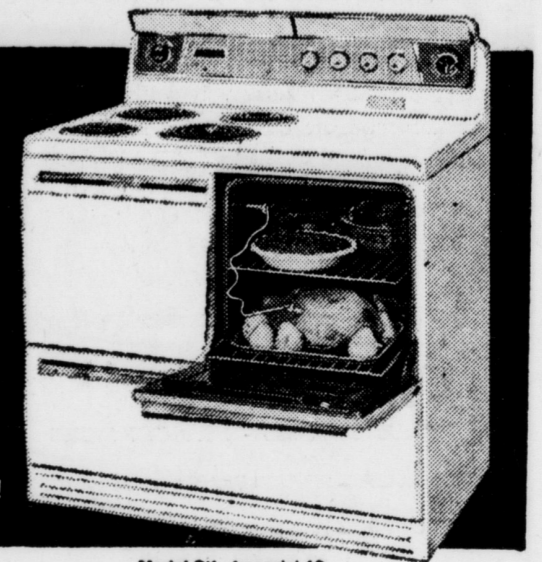

Model CK—Imperial 40

- All surface units plug-out completely for easy cleaning.
- **Miracle Seal of Fiberglass** on oven keeps temperatures absolutely uniform.
- **Automatic Surface Unit** watches the pot for you.
- **Color-Glance Controls** on surface units light up to show five heat settings—give 1001

- heats in between.
- **Automatic Clock and Timer** lets you cook even when you're away.
- **Super Corox** is fastest heating unit made.
- **Roast Indicator** signals when meat is done.
- Ask about the **Automatic Grill** that plugs in on range platform.

See The NEW ELECTRONIC OVEN TO-DAY!

We Will Have The New Westinghouse Electronic Oven In Operation—Bakes In Seconds— You Must See This

FASTEST! EASIEST! As Low As $139.95

COSTS LESS TO OPERATE THAN ANY OTHER ELECTRIC DRYER!