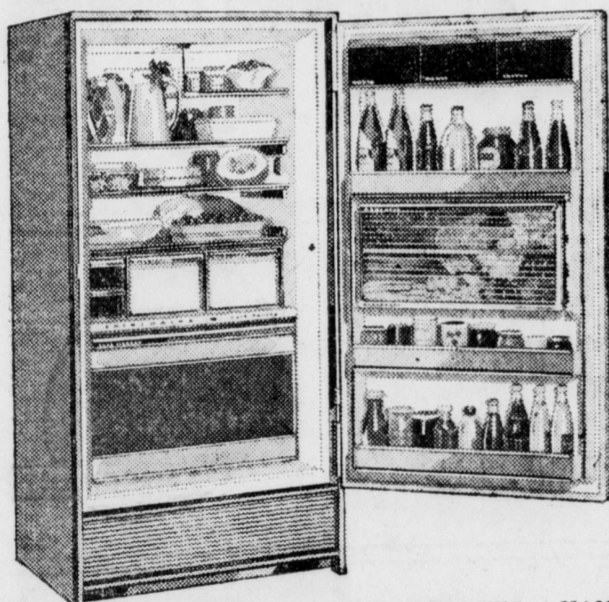

...SHEER MAGIC, INSIDEND OUT...IN STYLE AND SERVICE, TOO!

REFRIGERATORS — RANGES — WASHERS — DRYERS

"America's Handiest Refrigerator"

SAFETY SEAL LATCH — HANDY SHELVES — HANDY DOOR STORAGE — HANDY DEFROSTING — MANY MORE ADVANTAGES!

"The Thinking Range"

- Easy-View Controls
- Cock-Master Air Controls
- Electric Clock Timer
- Automatic Appliance Outlet
- Multi-Duty Mixer
- Roll-To-You Shelf

"Savingest Washer"

- Float-Over Action
- Select-O-Dial Controls
- Unimatic Mechanism
- Lid Safety Switch
- New Water Controls
- Imperial Econo Dial