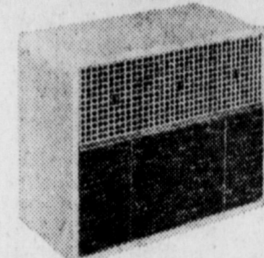

Get a New, Dependable
**GE Thinline
ROOM AIR
CONDITIONER**

See us today—we'll show you why G-E is the best buy.

**USED AIR CONDITIONERS
AT VERY LOW PRICES**

We Will Install All Air Conditioners
Free Of Any Charge, If Purchased
These Two Days.

**PHILCO TV
for 1956**

with Transformer Powered
Chassis! Don't Settle for Less!