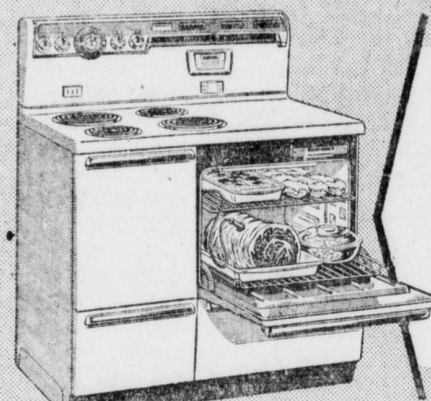

DON'T BUY ANY RANGE...

till you've seen this newest finest GE

STRATOLINER FULLY AUTOMATIC PUSHBUTTON RANGE

YOU DON'T HAVE TO KEEP LOOKING AT what's cooking!

- New Faster Cooking Unit—over 20% faster than gas*
- Pushbutton Controls with Tel-A-Cook Lights
- Huge 21" Master Oven
- Focused Heat Broiler

Choice of 5 Colors or White
Canary Yellow • Turquoise Green • Petal Pink • Cadet Blue • Wood Tone Brown

Only **$4.33**

PER WEEK after low down payment

COOKS faster than Gas! COSTS less than you think!

NEW G-E Leader full 40-inch ELECTRIC RANGE with divided top Only **$224.00**