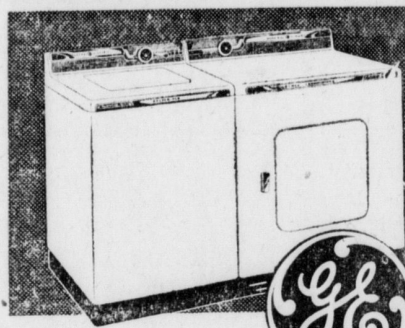

NOW A COMPLETE G-E HOME LAUNDRY

FOR ONLY **$4.67** A WEEK

AFTER SMALL DOWN PAYMENT

WASHER DRYER

with Filter-Flo Washing System

- Cleans and recleans the wash water to give you cleaner clothes. Removes lint, sand and soap scum. The removable filter traps lint and lets only cleansed sudsy water flow back into the wash-basket.
- Washes 10 pounds of normal family wash and up to 12 pounds of special heavy fabrics.
- Water Saver Control for small loads saves detergent and gallons of hot water.
- Activator™ Washing Action dips, flexes and gently cleans each piece as though by hand.
- Plus—Flexible Controls for new man-made fabrics—Detergent Dispenser—Lighted Dial—Porcelain top and wash-basket—Choice of White or Five G-E Mix-or-Match Colors—G-E Written Warranty.

with Automatic Clothes Conditioning