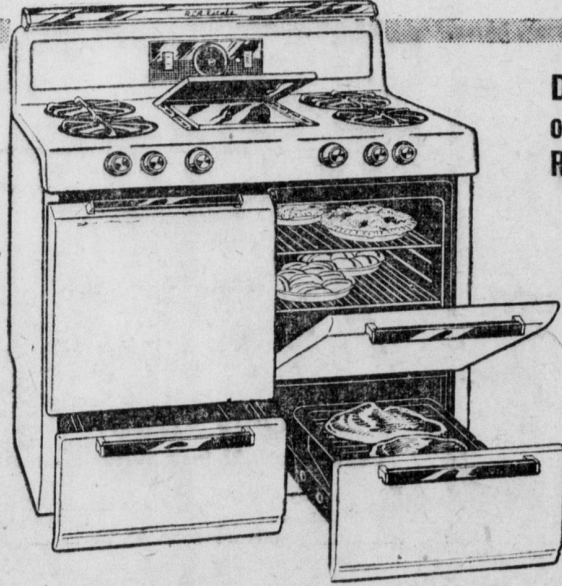

Don't miss out on this limited offer! See this RCA Estate Range this week!

It's the full-size range you've always wanted. So beautiful—so many work-saving features—so many new ways to cook! And now you can afford this fine RCA Estate at this special price. Come see it now!

Available for city or LP (bottled) gas.

BUILT-IN GRIDDLE—Enjoy meals with real "grilled" flavor. Grease drains off by itself. Food tastes better and it's better for you.

1. **SPECIAL GRIDDLE MODEL!**
2. Built-in griddle. Converts to giant burner (slight extra cost)
   - Chrome top lamp
   - Deluxe Minute Minder
   - Big Balanced Heat Bake Oven with cushion heat-seal
   - Five-position Fingerlift broiler
   - Convenient appliance outlet
   - 2 easy-glide drawers, one oversize
   - Insulizer Walls keep kitchen cooler. Gas Model 5586.

FREE DOOR PRIZE — Roses to the Ladies
No Purchase Necessary — Register During Sales Days
— DRAWING SATURDAY NIGHT —

WAY'S APPLIANCES

48 W. MAIN STREET MOUNT JOY, PENNA.

Bold