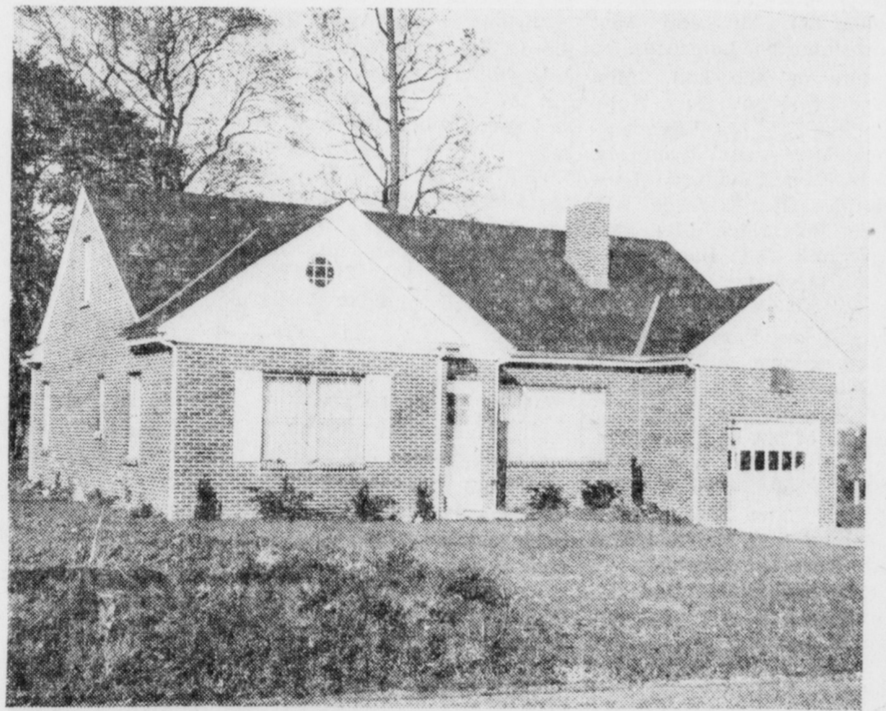

Highest Offer Over $20,000 Takes This Beautiful Home

- FOUR BEDROOMS
- TWO BATHS
- FULL BASEMENT
- LARGE LOT

Located in one of the nicest sections in Mount Joy area - convenient to new Consolidated School - only short distance to Marietta Depot.

THIS SUPERBLY CONSTRUCTED HOUSE HAS ULTRA-MODERN KITCHEN, DINING ROOM, LARGE LIVING ROOM WITH FIREPLACE, TWO BEDROOMS, TILED BATH ON FIRST FLOOR; TWO BEDROOMS AND BATH ON SECOND FLOOR.

For Appointment To Inspect Property, Call
LARMON D. SMITH
Mount Joy 3-9661 or 3-6110