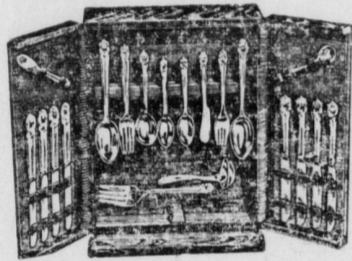

Our Fifth

ANNIVERSARY

Celebration

And Showing Of The

New 1954 Appliances

ENDS SATURDAY, FEB. 6th

FREE

SILVER SET
WITH EACH PURCHASE OF
MAJOR APPLIANCE

Guaranteed Silver Set with Case will be given at no additional cost with each purchase of a Major Appliance during Our Big Anniversary Celebration.