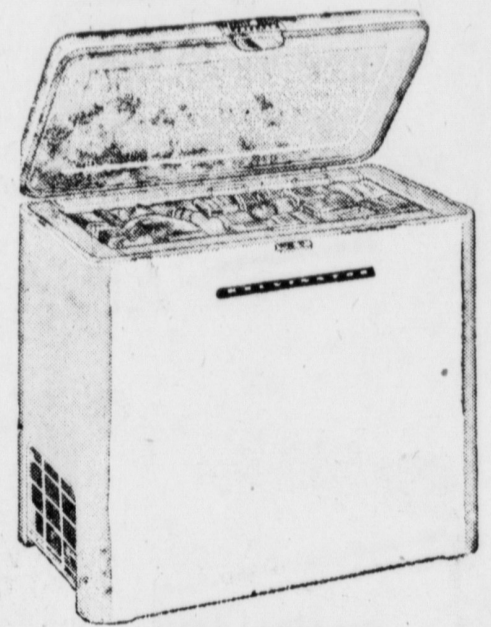

JOIN THE KELVINATOR PARADE TO BETTER LIVING!

REFRIGERATOR

ELECTRIC WATER HEATER

UPRIGHT FREEZER

DEEP FREEZER

ELECTRIC RANGE

AIR CONDITIONER

IRONER

WRINGER-TYPE WASHER

WE INSTALL Beautiful KELVINATOR CABINETS and SINKS

- "Pantryette" Wall Cabinets
- "Rotasheif" Corner Units
- Base Cabinets
- Cabinet Sinks
- "Electro-Drain" Garbage Disposals
- Various Accessories