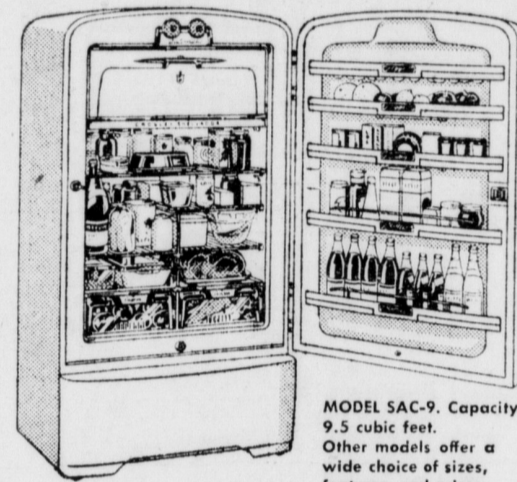

There's nothing else like Crosley "Care-Free" Automatic Defrosting! Nothing to turn on or off, nothing to watch, nothing to empty. Defrosting happens so fast that even ice cream stays hard! And the extra room in the door gives you twice as much "front-row" food space. Many features include a full-width freezer compartment that holds up to 50 pounds. Crosley's Electro-saver Unit is backed by a five-year warranty.

GEO. W. LEAMAN

208 EAST MAIN STREET

PHONE 3-9351

MOUNT JOY, PA.

More LUXURY and VALUE Than Ever Before in STORE NAME'S

February Furniture Sale

CLEARANCE SENSATIONS

	Regular Price	Sale Price
6 pc. Modern solid Birch Bedroom Suite bookcase headboard, double dresser	459.00	350.00
4 pc. Mahogany Suite — Bed, dresser mirror, nite stand	129.50	94.50
4 pc. Wainut Bedroom Suite - Modern	219.00	169.00
4 pc. Knotty pine Bedroom Suite	189.00	139.00
1 Lane Cedar Chest - full drawer	79.95	59.95

LIVING ROOM

3 pc. Lawson Sectional Sofa - By Taylor	239.00	189.00
2 pc. Living Room Suite - By Taylor	269.00	229.00
2 pc. living Room Suite - By Taylor	249.00	199.00
1 Modern Sofa - By Taylor	139.00	99.00
3 pc. Modern Sectional - By Taylor	189.00	149.00
4 pc. Sectional Sofa - By Horn	349.00	249.00
3 Large Lounge Chairs	89.95	64.50
1 Birk-Lock 3 in 1 Chair & ottoman	69.50	54.50
1 Birk-Lock 3 in 1 Chair & ottoman	67.50	52.50
1 Taylor Lounge Chair & ottoman	129.00	89.00
1 Platform Rocker	57.50	44.50
1 Tilt Back Chair & ottoman, airfoam,	74.50	59.50
1 Occasional Chair	22.50	15.95
1 Heywood Wakefield 3 pc. Sectional	129.50	99.50
1 Horn - Barrel Chair	104.50	79.50

DINING ROOM

1 Maple Hostess - Solid Cherry	249.00	169.00
7 pc. Modern Lined Oak Suite	328.00	199.00

KITCHEN

1 Chrome Breakfast Set	139.50	99.50
1 Arvin Chrome Set 6 chairs	189.00	149.00
1 36" Base Cabinet Formica top	59.50	44.50

LIVING ROOM TABLES & OCCASIONALS

	Regular Price	Sale Price
1 Pie Crust Table - Mahogany	17.95	12.95
1 Nest of tables - Mahogany	36.50	27.50
1 End table - Mahogany	15.95	10.95
1 Lamp table - Mahogany	19.95	12.95
1 Pembroke table - Mahogany	34.50	27.50
1 Commode - 2 drawers - Mahogany	24.50	17.50
1 End table, 2 drawers, Mahogany	28.50	22.50
1 Drum table - Mahogany	16.95	12.95
1 Coffee table - Mahogany	17.95	12.95
1 Coffee table - Mahogany	14.95	8.95
1 End table - limed oak	24.95	16.95
1 Coffee table - limed oak	27.50	19.50
1 Corner table - Blonde	34.50	27.50
1 End table - Blonde	24.95	16.95
1 Step table - Blonde - Barton	24.95	16.95
1 Step table - Blonde - Barton	24.95	18.95
2 Gossip Benches - Mahogany, 1 Blonde	34.95	27.95
2 Hostess Carts - 1 Mahogany, 1 Blonde	27.95	19.95
1 Blonde Bookcase	16.50	12.50

CARPET and RUGS

1 9x12 Rose Rug	89.50	69.50
1 9x12 Grey Floral Rug	109.50	84.50
27x54 Throw Rugs		1/2 OFF
Axminster, Wilton & Velvets		

KEENER'S

FURNITURE — FLOOR COVERINGS

15-31 Marietta Avenue - Phone 3-5601 - MOUNT JOY, PENNA.

1 Duotherm Heater	139.95	109.00
1 Duotherm Heater	129.95	99.95

APPLIANCES
1/3 OFF

TERRIFIC MATTRESS
BUYS!