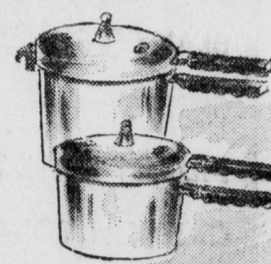

Lamps Vases
 Pottery
 Hand Painted Trays
 Many Plastic Gifts

DINNER WARE

STARTER SETS IN BEAUTIFUL LAURELLA, ETC.

Libbey Stem Ware
 Currier & Ives Tumbler Sets

DECTO BATHROOM SETS

HAMPERS - WASTE BASKETS - SCALES

MATCHED SETS IN TINWARE - Red, Yellow, White

Pressure Cookers
 PRESTO - ECKO - MIRROMATIC

Full Line Of
**Aluminum and Enamel
 ROASTERS**

Weaver Aluminum and Walker Ware

Revere Stainless Steel
 Ware

NOVELTY
 Cake Pans and Moulds