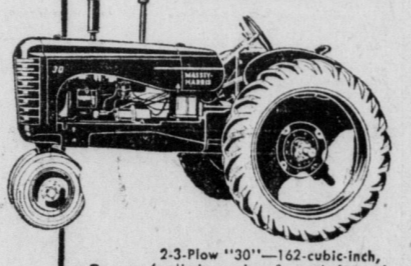

INDIAN NURSE TO BE GUEST AT TRIN. LUTHERAN CHURCH
Miss Alice Zachariah, the little Indian nurse who so captivated

the hearts of those who heard her speak here about a year ago, will pay a farewell visit to her friends in Trinity Lutheran Church Sunday

TAXI DRIVER ACQUITTED

Charges of assault and battery with an automobile against William Quickle of Mount Joy RD 2, were withdrawn during a hearing Mon-

day night before Justice of the Peace Samuel Harple E'town. The charge was preferred by Police Chief Clyde Coble of E'town after John G. Meckley, forty-nine of E'town was fatally injured.

CHINCOTEAGUE

Oysters
— CLAMS —

Joe & Tim Schroll

33-35 DETWILER AVENUE
MOUNT JOY, PA.

LIVE and DRESSED CHICKENS

FREE DELIVERY
BLAIN KAUFFMAN
MT. JOY, PA.
ROUTE 1, DIAL 3-1929

Acme Super Markets
Don't Miss Our Big **59th ANNIVERSARY**

Money-saving attractions in every department to make this the outstanding value-giving event of the year.

Celebrating with a Smashing **1/2 Sale** of Popular Quality Foods

Acme Golden Kernel CORN 6 20-oz cans $1.05
The 7th can, 1c

Asco Fancy Blue Label PEAS 6 20-oz cans $1.14
The 7th can, 1c

SUNRISE Tomato Juice 6 18-oz cans 63c
Get the 7th can for only 1c

FARMDALE TOMATOES 6 20-oz cans 93c
Get the 7th can for only 1c

Ideal Tomato SOUP 6 cans 56c
The 7th can, 1c

Glenwood 7 Varieties JELLY 6 12-oz gla $1.14
The 7th Glass, 1c

Cal. Unpeeled Halves APRICOTS 6 buff. cans 63c
Get the 7th can for only 1c

Calif. Sliced PEACHES 6 buff. cans 57c
Get the 7th can for only 1c

Solve Your Dessert Problems with Va. Lea Bakery Treats
SPECIAL VALENTINE Layer Cakes ea 65c

A golden layer cake with vanilla cream filler and icing. Fluffy coconut over the sides and five candy hearts on top

A New Mocha Cream Bar Cake ea 39c
Virginia Lee Do'Nuts plain, doz 18c sugared, doz 19c
Supreme Raisin Loaf plain 19c iced 20c