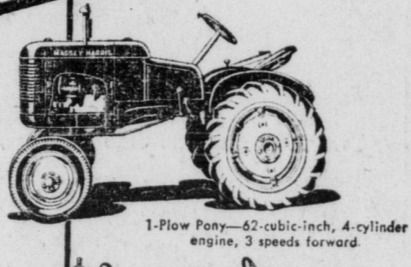

INDIAN NURSE TO BE GUEST AT TRIN. LUTHERAN CHURCH
Miss Alice Zachariah, the little Indian nurse who so captivated

the hearts of those who heard her speak here about a year ago, will pay a farewell visit to her friends in Trinity Lutheran Church Sunday

TAXI DRIVER ACQUITTED

Charges of assault and battery with an automobile against William Quickle of Mount Joy RD 2, were withdrawn during a hearing Mon-

day night before Justice of the Peace Samuel Harple E'town. The charge was preferred by Police Chief Clyde Coble of E'town after John G. Meckley, forty-nine of E'town was fatally injured.

CHINCOTEAGUE

Oysters
— CLAMS —

Joe & Tim Schroll

33-35 DETWILER AVENUE
MOUNT JOY, PA.

LIVE and DRESSED CHICKENS

FREE DELIVERY
BLAIN KAUFFMAN
MT. JOY, PA.
ROUTE 1, DIAL 3-1929

Acme Super Markets
Don't Miss Our Big **59th ANNIVERSARY**

Money-saving attractions in every department to make this the outstanding value-giving event of the year.

Celebrating with a Smashing **1/2 Sale** of Popular Quality Foods

Acme Golden Kernel CORN 6 20-oz cans $1.05
The 7th can, 1c

Asco Fancy Blue Label PEAS 6 20-oz cans $1.14
The 7th can, 1c

SUNRISE Tomato Juice 6 18-oz cans 63c
Get the 7th can for only 1c

FARMDALE TOMATOES 6 20-oz cans 93c
Get the 7th can for only 1c

Ideal Tomato SOUP 6 cans 56c
The 7th can, 1c

Glenwood 7 Varieties JELLY 6 12-oz gla $1.14
The 7th Glass, 1c

Cal. Unpeeled Halves APRICOTS 6 buff. cans 63c
Get the 7th can for only 1c

Calif. Sliced PEACHES 6 buff. cans 57c
Get the 7th can for only 1c

Solve Your Dessert Problems with Va. Lea Bakery Treats
SPECIAL VALENTINE Layer Cakes ea 65c

A golden layer cake with vanilla cream filler and icing. Fluffy coconut over the sides and five candy hearts on top

A New Mocha Cream Bar Cake ea 39c
Virginia Lee Do'Nuts plain, doz 18c sugared, doz 19c
Supreme Raisin Loaf plain 19c iced 20c