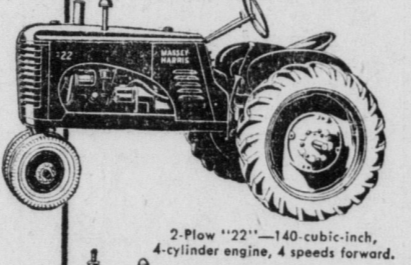

1-Plow Pony—82-cubic-inch, 4-cylinder engine, 3 speeds forward