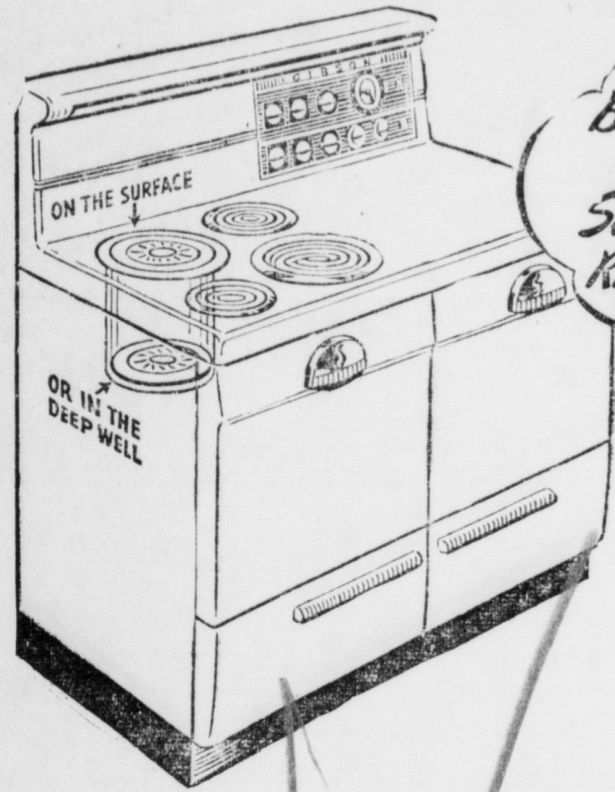

Gibson UPS-A-DAISY

In the Kookall Electric Range

*Biggest Improvement
In Cookery
Since Electric Heat
Replaced A Flame!*

Four Surface Units
— Or Three Surface Units Plus A Deep Well Cooker
— All On The Same Range!

You'll want the new Gibson Kookall Automatic Electric Range the minute you see it. The only range with UPS-A-DAISY — it gives you 4 surface units, or 3 surface units and a deepwell Kookall, all on the same range. You'll like its ultra-modern design and gleaming white, easy-to-clean finish of porcelain on steel.

The Gibson also gives you a waist-high broiler, two ovens — one banquet size, completely automatic operation, 7-heat surface units, 6-quart Kookall, 3 large storage drawers and amazing efficiency that makes cooking cleaner, cheaper, cooler, easier and safer.

Come in today and let us show you the new Gibson Electric Range — the only range that has all the features you've always wanted!

$399⁰⁰

EARL B. LONGENECKER

PHONE 4111 LANDISVILLE, PENNA.

Open Daily Until 9 p. m.

Also Gibson Freez'r Shelf Refrigerators and Home Freezers

STAUFFER'S QUARRIES

L. J. SMITH, Owner

TELEPHONE 308

CONCRETE BLOCKS

Crushed Stone	Chimney Blocks
Mortor Cement	Flue Lining
Concreting, Mason & White Sand	Steel and Aluminum Sash
Lintels	Overhead Garage Doors

4" - 6" - 8" - 10"

FIRE PLACE UNITS and ACCESSORIES

Custom Drilling & Jack Hammer Work — Estimates Cheerfully Given