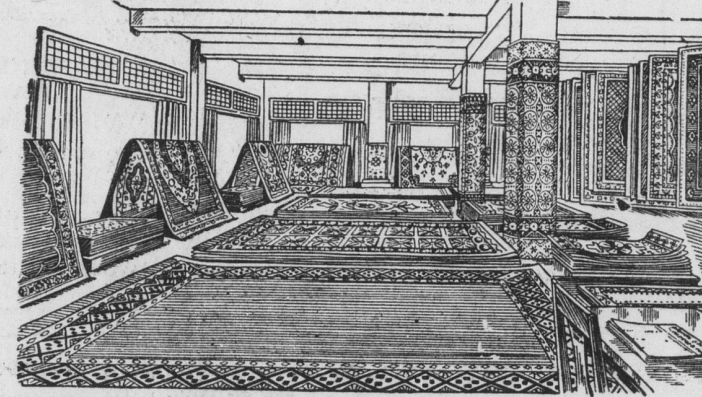

All cabinets reduced accordingly:

The Oak cabinet, now **\$37.50**.

The Sellers Grey Cabinet, now **\$41.50**.

The large size, 48 in. White Enamel, \$90.00 value, now **\$72.50**.

GENUINE SELLERS PORCELAIN TABLE AT **\$5.95**.

\$.95 down and balance \$1.00 weekly.

VALUES EXTRAORDINARY

Discard that old mattress during house cleaning and replace it with one of our new cotton or felt mattresses at these low prices.

50 pound Rolled Edge Cotton Mattresses **\$7.95**
Genuine Felt **\$11.75**

REFURNISH YOUR LIVING ROOM DURING THIS SALE

We especially invite you at this time to look over our very complete line of Suites in all the new Spring Fabrics and Styles at prices to suit any purse.

OUR ENTIRE LINE OF RUGS ON SALE

9x12 Tapestry **\$19.75** 9x12 Seamless Axminster **\$29.75**

OUR SMALL RUG SPECIAL

A genuine Axminster 27x54 **\$2.49**.

Our full line of Bedroom and Dining Room furniture on sale at prices that will astound you. This is your opportunity to save.