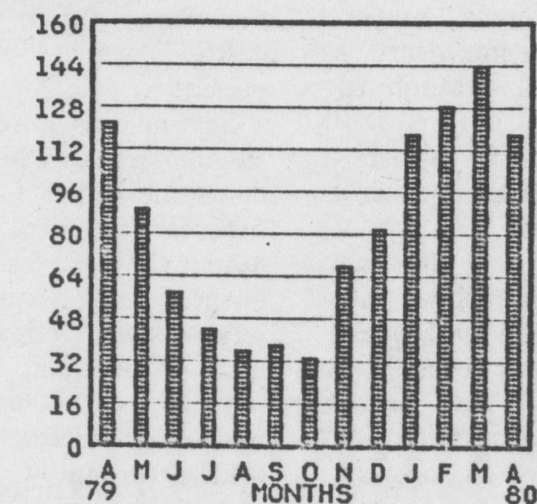

Volunteers still needed for Children's Fair

Volunteers are still needed for the annual Children's Fair sponsored by the Marietta Recreation Association. Officers for the organization are also needed. Persons willing to help with a stand at the Fair or to serve as an officer should call the current president, Antoinette Allum, at 426-1733.

PP&L has new format

Pennsylvania Power & Light Co. is introducing a new format for its electric service bills to provide its 870,000 residential customers with helpful, easy-to-understand energy use information.

Beginning in June, the residential customer bill will include a bar graph showing the average daily kilowatt-hour use each month for a 13-month period ending with the current billing cycle.

The Electric Use Profile will include a numerical comparison between the average daily kilowatt-hour use during the current period and the same period a year ago. Since extremely cold or unusually mild weather may affect energy use, an average daily temperature comparison for both the current period and

the same period a year ago will also be supplied. PP&L is believed to be one of the first electric

utilities in the country to provide a complete Electric Use Profile for its residential customers.

AVG KWH PER DAY

PP&L's electric service bills for its 870,000 residential customers will have a new look beginning in June. An Electric Use Profile, showing average daily kilowatt-hour use each month for a 13-month period, will be included on each bill to help customers become more aware of their energy use habits.