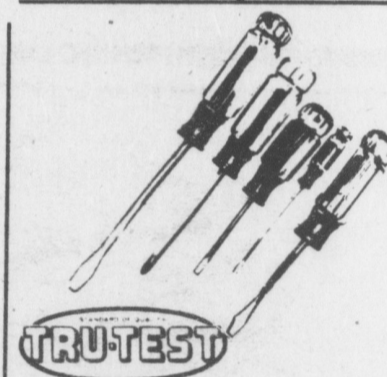

Stocking Stuffers

Tool Sets
Large selection
Specialty Pocket Hunting Knives by CASE

House Plant - Care Products & Planters, Poles
Instant Coffee Jar on Wood Wall Shelf $4²⁹

Men's & Ladies' Shavers

Flashlights & Lanterns

Hot Plate Tiles

New Super Max 2 $21⁹⁸
Model 918

Calculators

Olde Thompson PEPPER MILL & SALT SHAKER $12⁸⁸
Walnut finish on wood containers. 9-3/4" high. 1804/3572-00

TRU-TEST SET OF 5 SCREW-DRIVERS $4⁹⁵
Popular sizes with regular & Phillips tips—to handle most any job. TS5

tensor 10⁹⁵

DESK LAMP

Poster-bright colors perk up a room. Folding arm; swivel reflector.