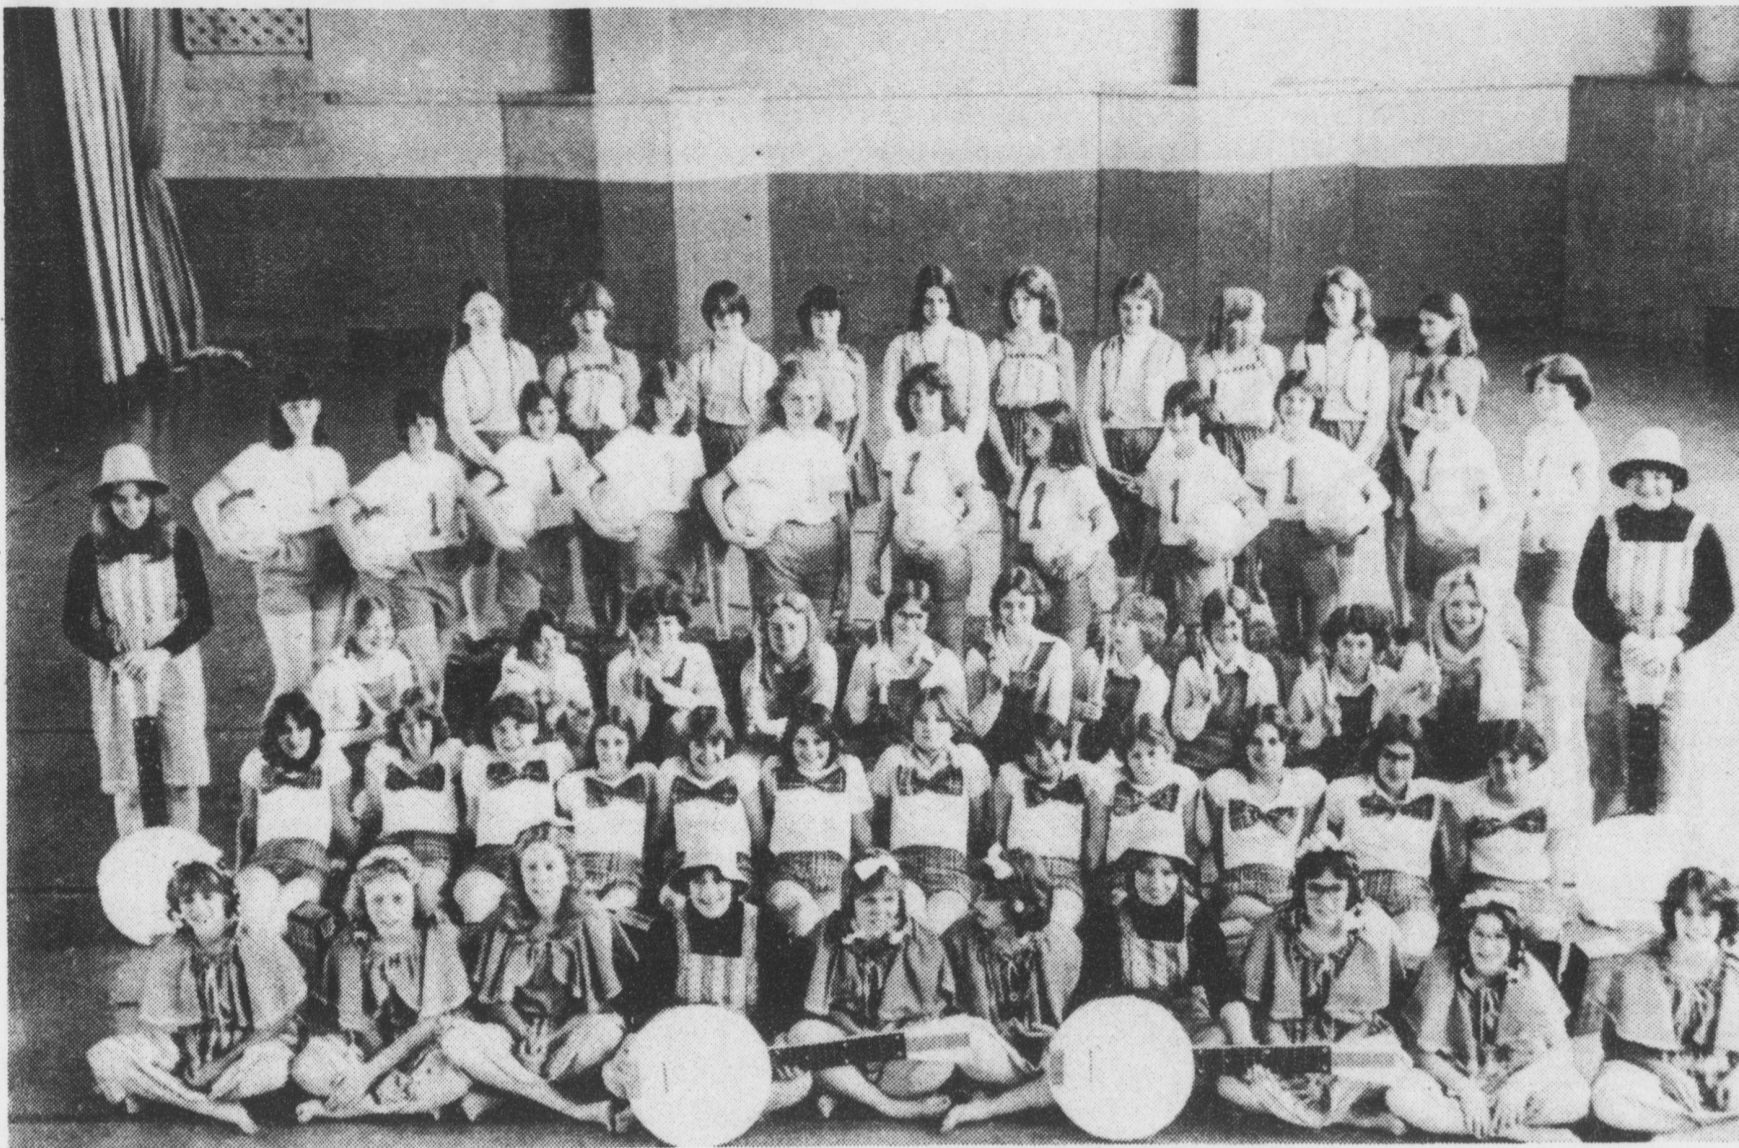

# Girls' Gym Club presents modern dance

The Girls' Gym Club—all of them!

by Joyce Zangari

The 1978 Girls' Gym Club of the W.I. Beahm Junior High School will present the twelfth annual modern dance show on Thursday, Friday, and Saturday, June 8th, 9th, and 10th in evening performances at 8 o'clock p.m. in the Beahm auditorium. Show directress is Mrs. Joyce Zangari and the master of ceremonies is Michael Frey.

In preparation for the program, the fifty-six club members have practiced after school hours since April and have also fashioned and made the costumes for each member. Of the fifty-six girls, ten were selected as chairpersons for the entire club. The chairpersons and the directress created the show