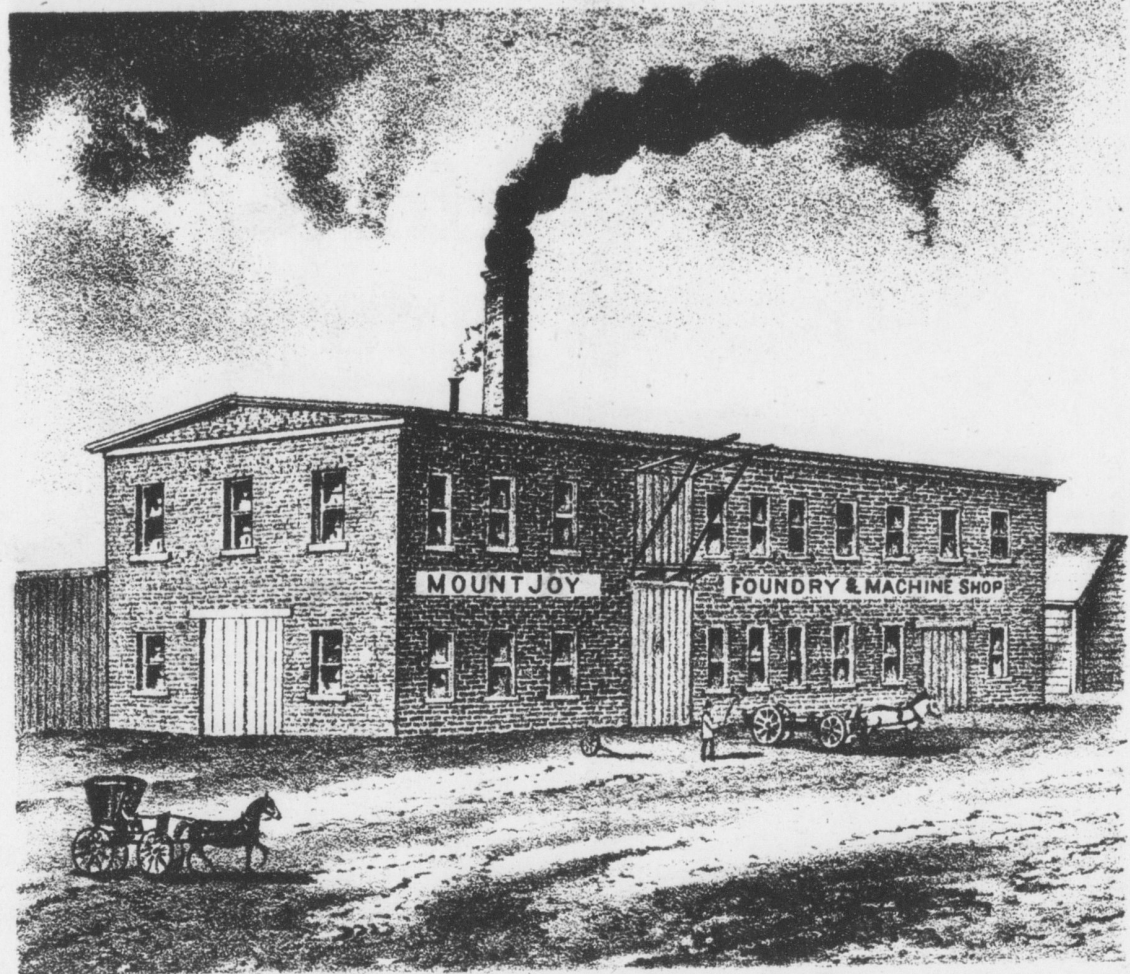

J.R.HOFFER'S VARIETY STORE AND OFFICE OF THE MT.JOY HERALD.

WOLGEMUTH & GEYER MOUNT JOY PA  
MANUFACTURERS OF REAPERS, THRESHING MACHINES, SEPARATORS, HORSE POWERS  
CORN SHELLERS, CORN PLANTERS, FODDER CUTTERS, MILL GEARING, CAST IRON, HOG TROUGHS  
WASH HOUSE FURNACES & C. ALL KINDS OF CASTING & REPAIRING DONE AT ALL TIMES

RESIDENCE

FURNACE AND RESIDENCE OF A.H.MUS SELMAN.  
MARIETTA, LANCASTER CO. PA.