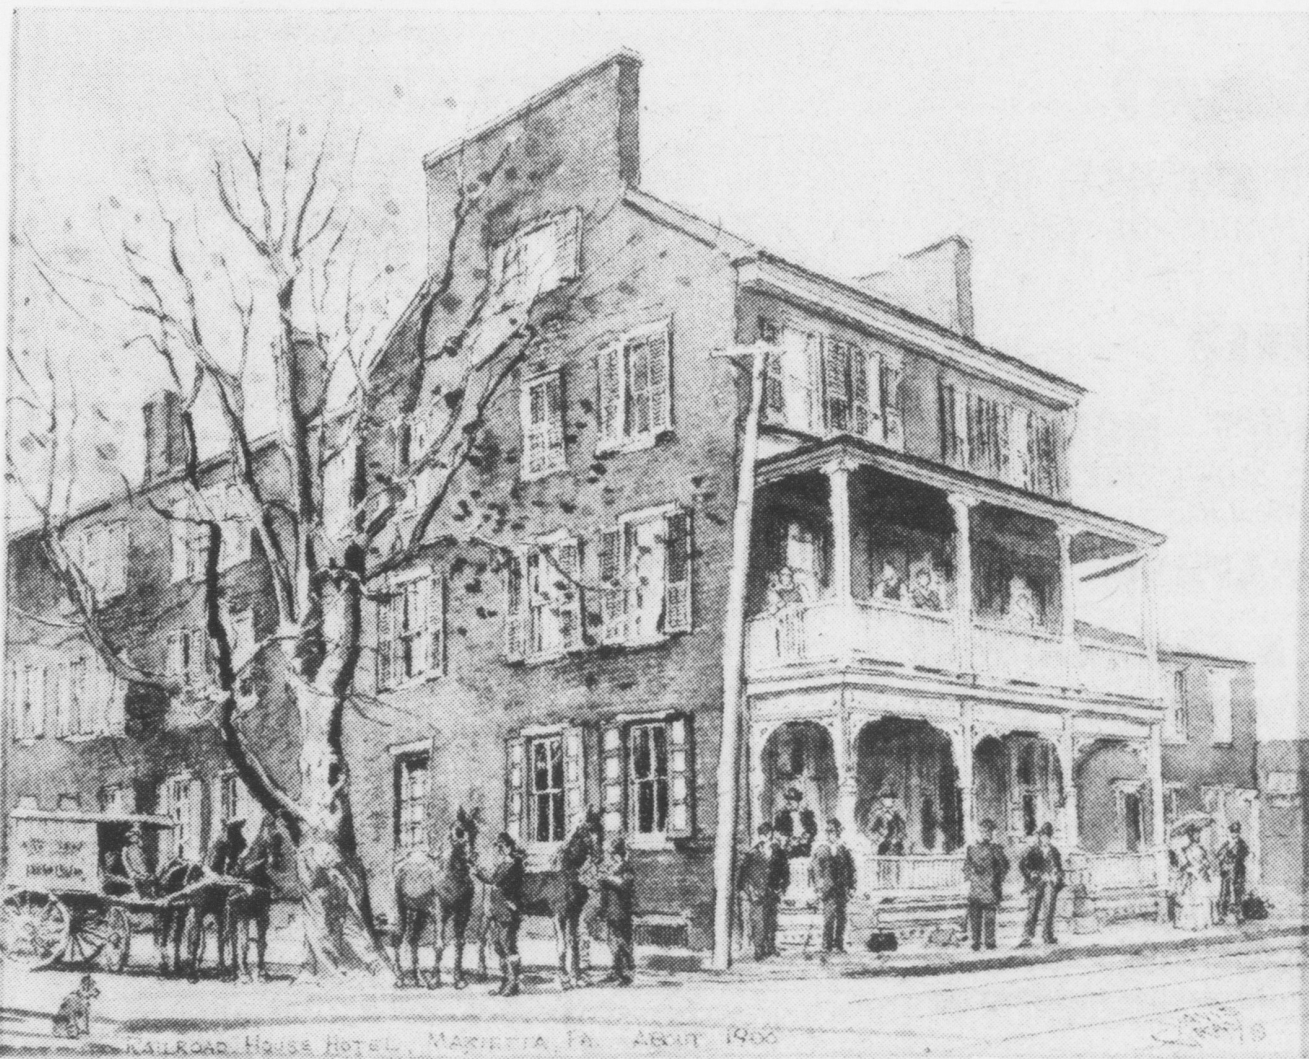

All ready for Halloween

Mrs. Schwert's 5th graders at Riverview had a pumpkin contest. The kids were to make their vegetables look like a particular person or an animal. (They also created goblins and clowns from construction paper). One long-necked pumpkin was turned into an elephant! Winners of the contest were Brenda Cover, Doug Bryant, and Danny Deitrich. All pumpkin-makers are shown above.

Mount Joy Recreation Association to meet

The Mount Joy recreation association will be meeting on Monday, Oct. 31st, at 7:30 PM at the Mount Joy Boro Hall, 21 East Main Street. All members are asked to attend this important meeting.

Farmers First offers prints

The Railroad House as done by Davis Gray

The Railroad house in Marietta is one of eight Lancaster County historical sites chosen by Farmers First Bank for paintings to be offered to their new and steady depositors.