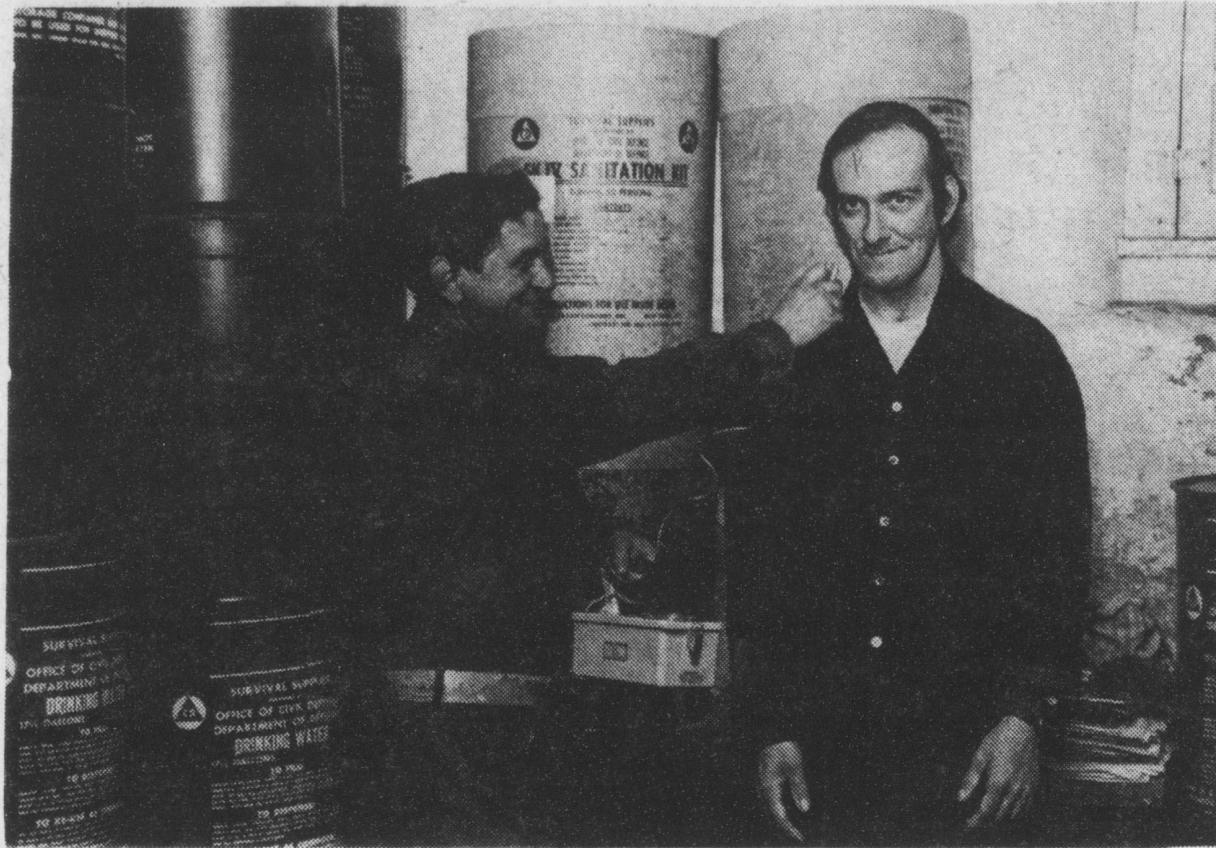

*For Creative Ads  
That Sell!  
Call the  
Susquehanna Times  
426-2212*

Jay Beaton radiation expert for Marietta Civil Defense, uses a Geiger counter to check George Walters for nuclear contamination. They are surrounded by emergency food and water in the fallout shelter in the basement of the Boro Building. Civil Defense maintains 4 shelters in the borough.