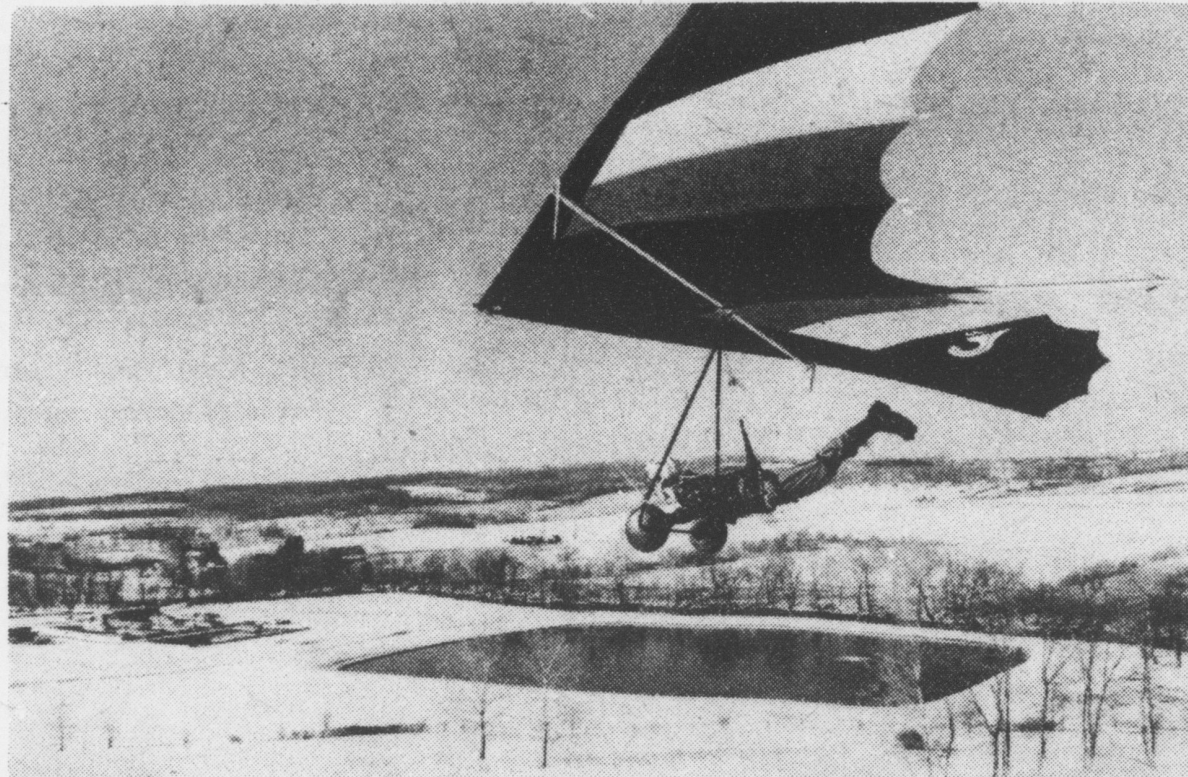

LEAGUE STANDINGS

Circle Creek	5-2
Big "L"	4-3
Herr's	3-4
Robert's	2-5

Pete in the air

Basketball team misses title shot by 1 point

Donegal missed its chance to win another Section 3 title by one point in E-Town last Friday.

The undefeated E-Town basketball team won Friday's contest 64-63, leaving

the Indians, who were 4-1 going into the game, in second place.

The Bears led 35-25 at the half, but Donegal caught fire in the 3rd period, outscoring their opponents 21-14. Donegal took a one-point lead in the 4th quarter. The teams battled for the lead through the closing minutes of play, with the score tied, and 21 seconds on the clock, E-Town's Greg Rorer sank a field goal, was fouled, and added another point. Eric Wolgemuth scored for Donegal in the last 10 seconds. Then the Bears took possession of the ball and ran out the clock.

Chris McCue led the Indians with 26 points. Bradley scored 15, Gainer 8, Houseal and Wolgemuth 4 each. Hopwood, Lindemuth and Sager scored 2 points each.