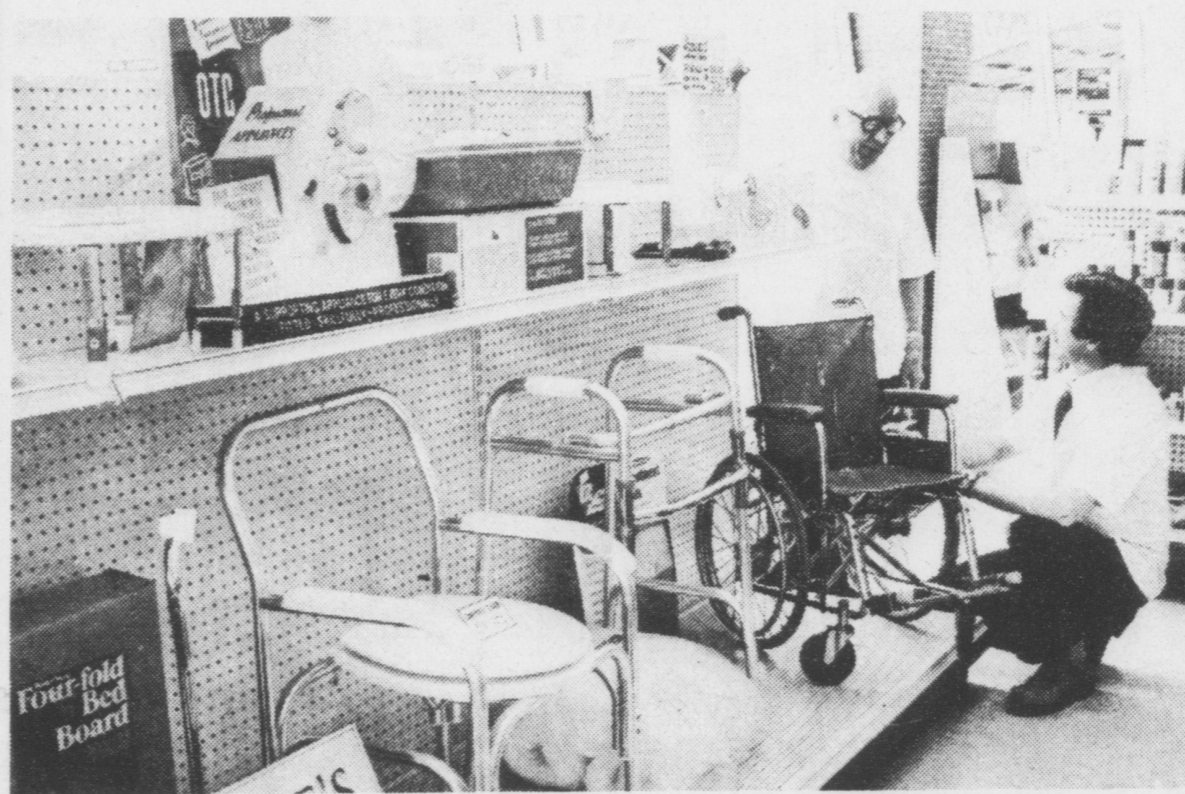

"Free delivery service always to people in the area receiving the Susquehanna Times."

684-2551 684-2552

24 HOUR EMERGENCY SERVICE

Hinkle's Pharmacies

On the corner since 1893
THIRD & LOCUST STS. COLUMBIA