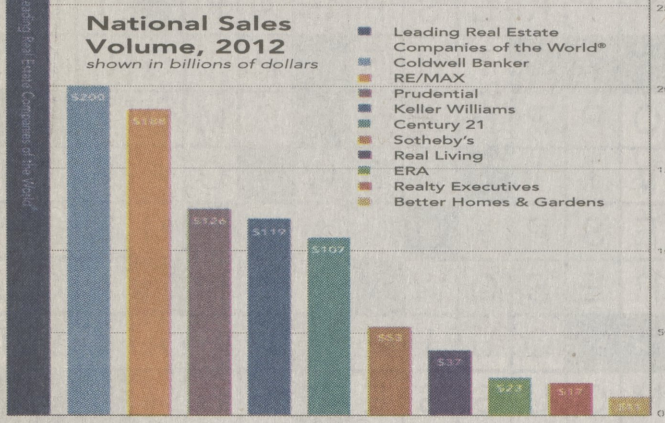

## REAL ESTATE, INC.

LEADING RE IS LEWITH & FREEMAN'S  
WORLD WIDE NETWORK

TOP SELLER IN  
LUZERNE COUNTY

NATIONAL STRENGTH  
LOCAL COMMITMENT

LUZERNE COUNTY'S LEADING REAL ESTATE COMPANY  
JUST GOT EVEN STRONGER! ALWAYS ADAPTING &  
CHANGING TO BETTER MEET THE NEEDS OF OUR CLIENTS