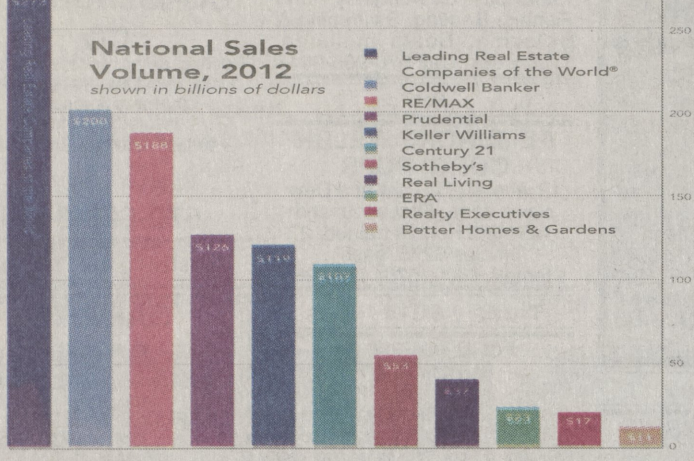

LEWITH & FREEMAN

REAL ESTATE, INC.

LEADING RE IS LEWITH & FREEMAN'S
WORLD WIDE NETWORK

TOP SELLER IN
LUZERNE COUNTY

NATIONAL STRENGTH

LOCAL COMMITMENT

LUZERNE COUNTY'S LEADING REAL ESTATE COMPANY
JUST GOT EVEN STRONGER! ALWAYS ADAPTING &
CHANGING TO BETTER MEET THE NEEDS OF OUR CLIENTS

*The Entire Lewith & Freeman Team is Proud to
Welcome One of the Area's Premier Real Estate Agents...*

MARIBETH JONES

34 Years of Real Estate Success

Strong Client Focus

Fine Home Certified

Certified Relocation Specialist

Certified Residential Specialist

Certified Residential Broker

Graduate of the Real Estate Institute of PA

Certified by the Realtor's National Marketing Institute