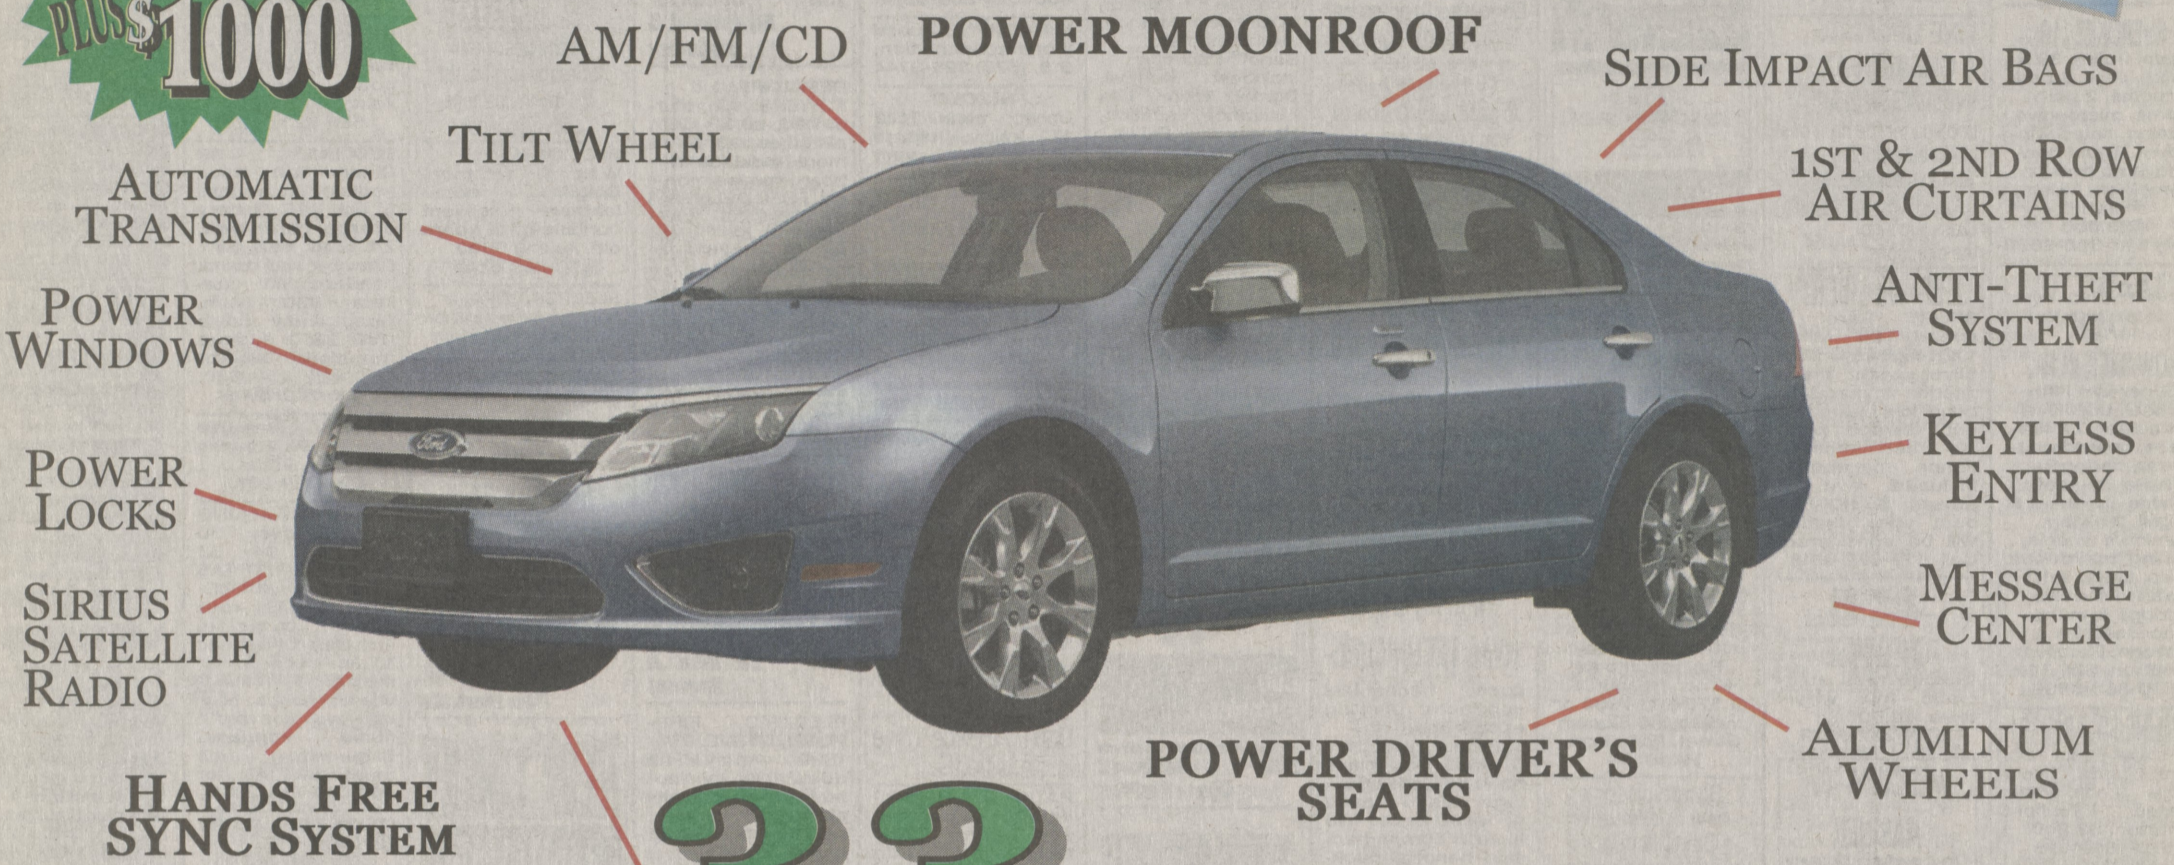

COCCIA

SUPPORT AMERICAN BUSINESS! BUY AMERICAN!!

0% APR
60 MONTHS
PLUS $1000

NEW 2012 FORD FUSION SE

- AM/FM/CD
- POWER MOONROOF
- SIDE IMPACT AIR BAGS
- TILT WHEEL
- 1ST & 2ND ROW AIR CURTAINS
- AUTOMATIC TRANSMISSION
- ANTI-THEFT SYSTEM
- POWER WINDOWS
- KEYLESS ENTRY
- POWER LOCKS
- MESSAGE CENTER
- SIRIUS SATELLITE RADIO
- HANDS FREE SYNC SYSTEM
- POWER DRIVER'S SEATS
- ALUMINUM WHEELS

WAS.....	$25,065
FORD REBATE.....	500
FORD BONUS REBATE.....	1,500
FMCC REBATE.....	500
OFF LEASE REBATE.....	1,250
FORD REGIONAL DISCOUNT OFF MSRP.....	445
COCCIA DISCOUNT OFF MSRP.....	871

33
MPG

LEASE FOR

$149
27 Mos.

*Tax and tags extra. Security deposit waived. All factory rebates applied including Off Lease Rebate. **Lease payments based on 27 month lease 23,625 allowable miles. First months payment, $595 Bank Fee, and $2,500 down payment (cash or trade) due at delivery. Sale ends 12/31/11.

NEW 2012 FORD FIESTA SE

Automatic, Air, Pwr Mirrors, PDL, Advance Trac w/Electronic Stability Control, Side Curtains, AM/FM/CD, Cruise Control, 15" Alum. Wheels, Tilt Wheel, Keyless Entry w/Keypad, Sport Appearance Pkg., SYNC, Winter Pkg., Heated Seats

40
MPG

LEASE FOR $169 27 Mos.

NEW 2012 FORD FOCUS SE 4 DR

Auto., AM/FM/CD, Anti-Theft Sys., Tilt, Side Curtain Air Bags, Fog Lights, 16" Steel Wheels, Instrument Cluster, Message Center, Keyless Entry, Pwr. Side Mirrors, PL, PW, AC, MyKey Sys.

WAS.....	$19,385
FORD REBATE.....	500
FMCC REBATE.....	500
OFF LEASE REBATE.....	500
COCCIA DISCOUNT OFF MSRP.....	386

LEASE FOR $139 27 Mos.

NEW 2012 FORD FUSION SEL

Auto., CD, Alum Wheels, Tilt, PW, PDL, Pwr. Seat, Safety Pkg., Side Impact Air Bags, 1st & 2nd Air Curtains, Anti-Theft Sys., Sirius Satellite Radio, Keyless Entry, Message Center, Pwr. Moonroof, SYNC, Pwr. Leather Heated Seats, Driver's Vision Group, Blis with Cross Traffic Alert, Rear Spoiler, Rearview Camera

0% APR
PLUS $1000

LEASE FOR $159 27 Mos.

NEW 2011 FORD F-150 REGULAR CAB 4X4

3.7L V6, XL Plus Pkg., Cruise, CD, MyKey Sys., 40/20/40 Cloth Seat, XL Decor Group, Pwr. Windows, Pwr. Equipment Group

8 FOOT BOX

0% APR
PLUS $1500

LEASE FOR $22,999 27 Mos.

NEW 2012 FORD ESCAPE XLT 4X4

All Wheel Drive, XLT, Safety Canopy, Side Impact Air Bags, Pwr. Driver's Seat, Auto., PDL, PW, Fog Lamps, Privacy Glass, Roof Rack Air, 16" Alum. Wheels, CD, Sirius Satellite Radio, Keyless Entry, Rear Cargo Convenience Pkg., Pwr. Moonroof, SYNC

0% APR
PLUS $500

LEASE FOR $23,999 27 Mos.

NEW 2011 FORD RANGER SPORT 4X4

Super Cab, Auto., Sport Trim, CD, Chrome Step Bar, Privacy Glass, Sliding Rear Window, Sirius Satellite Radio, Cloth Sport Bucket Seats

0% APR
PLUS $1500

LEASE FOR $21,499 27 Mos.

NEW 2012 FORD EDGE

EcoBoost Engine, Pwr. Windows, Pwr. Door Locks, Air, Advance Trac w/Roll Stability Control, Remote Keyless Entry, CD, MyFord

30
MPG

LEASE FOR $25,499 27 Mos.

NEW 2011 FORD F-150 SUPERCAB STX

STX, 3.7L V6, Auto., Air, 17" Alum. Wheels, Cloth Seat, ABS, 40/20/40 Split Seat, Decor Pkg., Cruise Control, Pwr. Equipment Group

0% APR
PLUS $1500

LEASE FOR $26,499 27 Mos.

NEW 2012 FORD EXPLORER