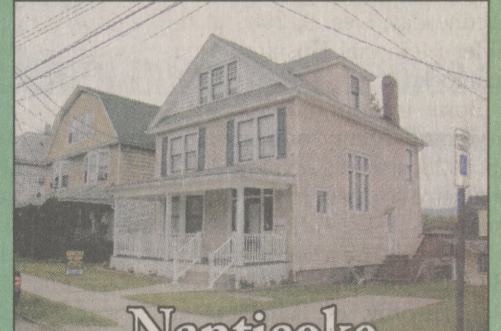

'A Christmas Carol' presented at Music Box

"A Christmas Carol," an original musical version of the classic Dickens' tale written by Kevin Costley and Ted Anderson, will be performed today, Dec. 20, at the Music Box Dinner Playhouse, 196 Hughes St., Swoyersville.

Ranked 6th Among 460 REALTORS® within the Greater Wilkes-Barre Association of REALTORS®

Barbara F. Metcalf Associate Broker

Newberry Estates • Dallas

Ready for occupancy, bright unit, good room sizes. Fireplace in living room, third floor loft for extra living space. One car carport. MLS#09-1989 Offered at \$129,900