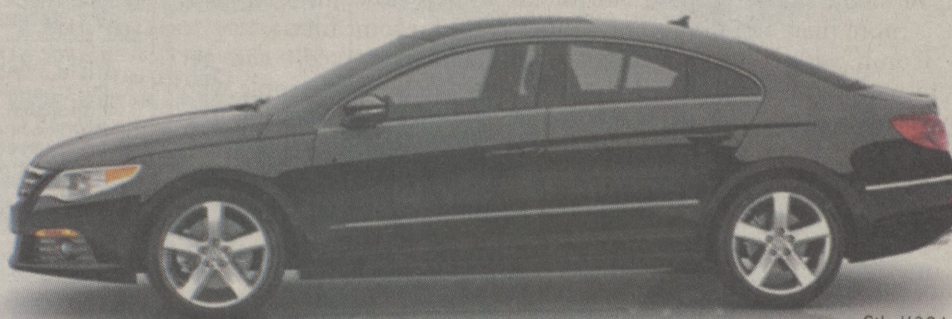

Stk #39140

Lease for **ONLY $299*** per month

*Plus tax. 36 months, 10K miles/year lease. Stk# 39140. $4,167 total due at signing. Valid upon credit approval through Volkswagen Credit, Inc. Waived security. Exp. 4/30/09.

NO CHARGE SCHEDULED MAINTENANCE STANDARD*