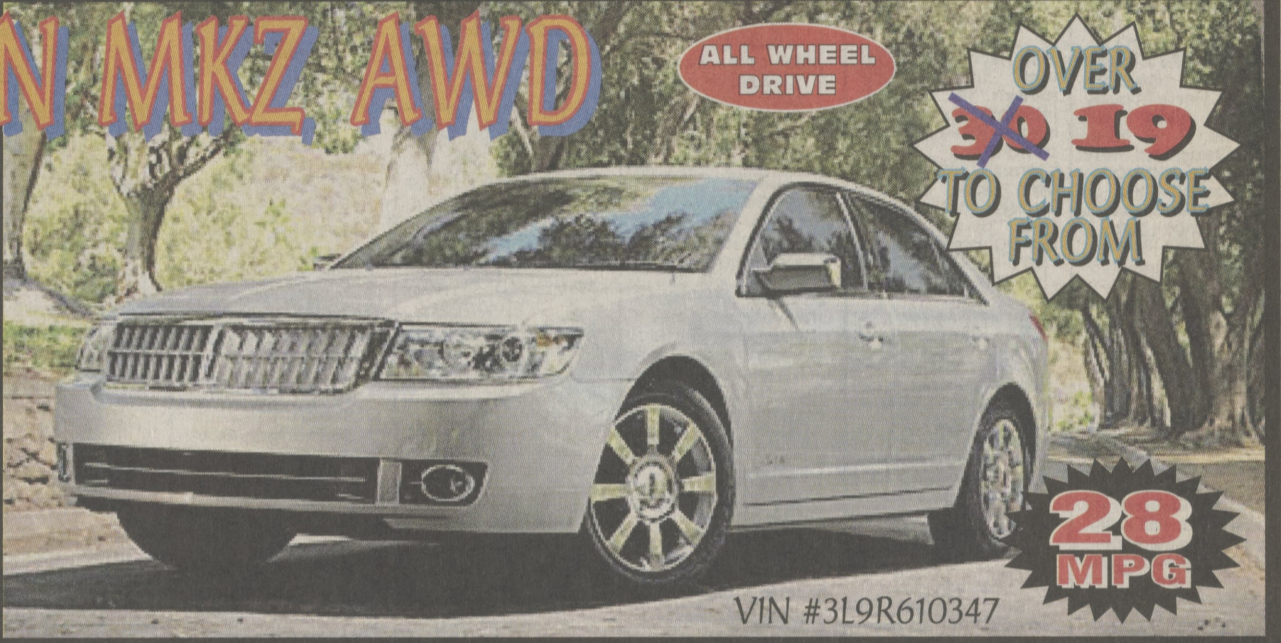

Our Best Offers Of The Year
Employee Pricing PLUS

SALE EXTENDED!
To January 12th

COCCIA

BUY WITH CONFIDENCE!

We're **EXPANDING & REMODELING!**
 We're Here to **STAY!**

NEW 2009 LINCOLN MKZ AWD

All Wheel Drive, Leather Seats, Message Center, Side Air Curtains, 17" Chrome Wheels, PW, PL, Fog Lamps, AM/FM with 6 Disc CD, Personal Safety w/Anti-Theft Sys., SYNC