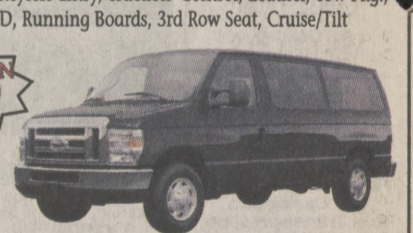

2008 FORD E-150 VAN

Save Up To 35% OFF Original MSRP

7 Passenger, Pwr. Equipped, Rear Parking Assist, Rear Wipers, Rear Heat/Air, Keyless Entry, Traction Control, Leather, Tow Pkg., AM/FM/CD, Running Boards, 3rd Row Seat, Cruise/Tilt