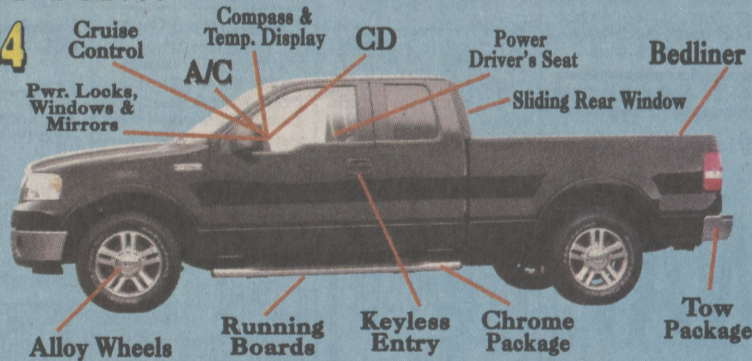

2006 F-150 4X4

SUPERCABS XLT'S, LARIATS

FIRST COME! FIRST SOLD!

FROM $18,990

2005 ESCAPE LIMITED

Leather, Pwr. Equipped, Moonroof, Keyless Entry, Roof Rack, Digital Info Center

SALE PRICE $18,990

2005 FREESTYLE SE

7 Passenger, ABS, A/C, Pwr. Driver's Seat, PL, PW, PM

SALE PRICE $12,990

2005 DODGE DAKOTA SLT CREW CAB

SALE PRICE $12,990

2004 TOWNCAR SIGNATURE

Pwr. Seats, Pwr. Moonroof, Keyless Entry, Cruise, A/C, Leather

SALE PRICE $14,990

2008 E-350 XLT 12 PASSENGER VAN

Cruise, 3rd Seat, PL, PW, PM, ABS, Keyless Entry, Front & Rear A/C, **LOW LOW MILES!**

2 To Choose From

SALE PRICE $21,990

2006 MONTEREY LUXURY

SALE PRICE $18,990

2006 MAZDA TRIBUTE S

4WD, Cruise, Pwr. Moonroof, Running Boards, Leather, Heated Seat

SALE PRICE $15,990

2004 MAZDA TRIBUTE LX

Pwr. Equipped, Moonroof, Keyless Entry, Roof Rack, Tow Pkg., CD, Fog Lights

SALE PRICE $13,990

2006 CHEVY COLORADO LS

Crew Cab, 4WD, Cruise, CD, Running Boards, Keyless Entry, A/C, PW, PL

SALE PRICE $17,990

2006 FUSION

A/C, Cruise, PW, PL, PM, Keyless Entry, ABS, Fog Lights

SALE PRICE $14,990

2004 HYUNDAI SONATA GL

Keyless Entry, Pwr. Equipped, AM/FM/CD, Cruise, Tilt, Fog Lights

SALE PRICE $8,990

2006 ESCAPE XLT

4WD, Cruise, A/C, Pwr. Moonroof, ABS, Keyless Entry, Pwr. Driver's Seat

SALE PRICE $15,990

2005 TOWNCAR SIGNATURE LIMITED

Pwr. Moonroof, Pwr. & Heated Seats, Memory Seat, Keyless Entry, Rear Parking Sensors

SALE PRICE $21,990

2004 SABLE GS

A/C, Cruise, Keyless Entry, Power Windows, Locks and Mirrors

SALE PRICE $8,990

2006 RANGER XLT EXT CAB

4WD, Cruise, A/C, CD, Bedliner, PW, PL, Running Boards

SALE PRICE $15,990

2005 TOWNCAR SIGNATURE

Power Seats, Keyless Entry, Heated Mirrors, Rear Parking Sensors

SALE PRICE $18,990

2002 GRAND MARQUIS GS

Pwr. Seats, Power Equipped, Keyless Entry, Cruise, Tilt, A/C, Traction Control

SALE PRICE $8,990

03-04 LINCOLN LS

Keyless Entry, CD, Climate Control, Digital Info, Cruise/Tilt, Fog Lights, Pwr. Equipped, ABS, Some with Moonroof, Navigation, Pwr. Heated Seats, **LOW MILES!**

FROM $13,990

**Tax & Tags Extra. Due To Advertising Deadlines, Some Vehicles May Be Sold By Publication Date. Coccia Ford Is Not Responsible For Any Typographical Errors. Some Off Lease And Prior Rental Use.

CALL NOW 823-8888
1-800-817-FORD
SATURDAY SERVICE HOURS 7 A.M. - 1 P.M.
Overlooking Mohegan Sun
577 East Main St., Plains
Just Minutes from Scranton or W-B

COCCIA
FORD • LINCOLN • MERCURY