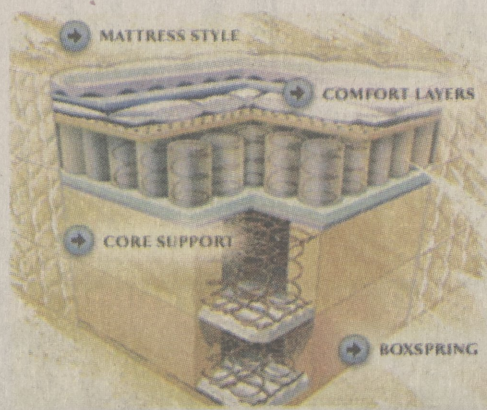

FALL SAVINGS

True Form Memory Foam

Available in 9" or 11"

The mattress that forms to you and your life.

ALSO NOW

STEARNS & FOSTER

Sleep Exceptionally...

	List	Sale	Coupon Savings	Final Price After Coupon
Sealy POSTURE PREMIERE FIRM Queen 2 pc. Set		\$549	after coupon	
TWIN 2pc. Set	\$800	\$399	- \$50	= \$349
FULL 2pc. Set	\$900	\$549	- \$50	= \$499
KING 3pc. Set	\$1400	\$749	- \$50	= \$699

Sealy POSTURE PREMIERE MATTRESS SETS
 Bring in this coupon
 AND WE WILL TAKE AN ADDITIONAL \$50⁰⁰ OFF Your Sealy POSTURE PREMIERE SET
 KAPLAN'S FURNITURE WAREHOUSE SHOWROOM

	List	Sale	Coupon Savings	Final Price After Coupon
Sealy POSTURE PREMIERE PLUSH Queen 2 pc. Set		\$599	after coupon	
TWIN 2pc. Set	\$800	\$449	- \$50	= \$399
FULL 2pc. Set	\$1100	\$599	- \$50	= \$549
KING 3pc. Set	\$1500	\$799	- \$50	= \$749

	List	Sale	Coupon Savings	Final Price After Coupon
Sealy POSTUREPEDIC PLUSH or FIRM Queen 2 pc. Set		\$699	after coupon	
TWIN 2pc. Set	\$1000	\$599	- \$100	= \$499
FULL 2pc. Set	\$1300	\$699	- \$100	= \$599
KING 3pc. Set	\$2100	\$1099	- \$100	= \$999