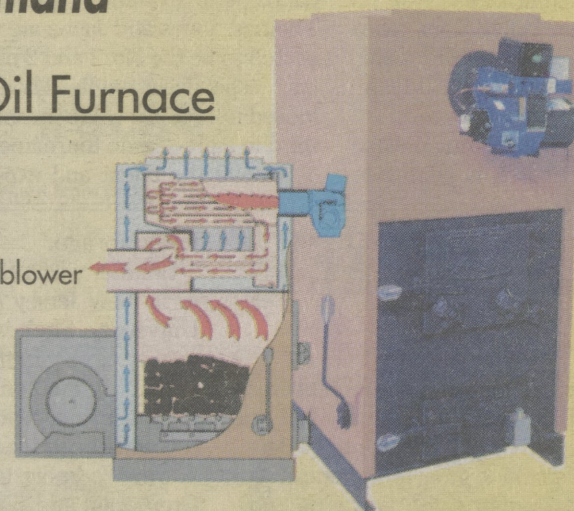

### Trident Wood/Coal Boilers

Features

- Optional electric
- Back-up kit
- Optional domestic hot water coil
- Unique water flow pattern for maximum heat transfer
- 1" schedule 80 water pipes

### Wood/Coal/Oil Furnace

Features

- Burns wood, coal or oil
- 2 separate thermostats
- 1400 CFM heavy duty blower
- Hot water coil option

### Wood/Coal/ Hot-Air Furnace

Features

- Automatic draft control
- Three speed blower switch
- Heavy duty blower
- Reversible filter box with filter

**DON'T GET BURNED BY  
HIGH HEATING COSTS**

**HARMAN CENTRAL HEATING**