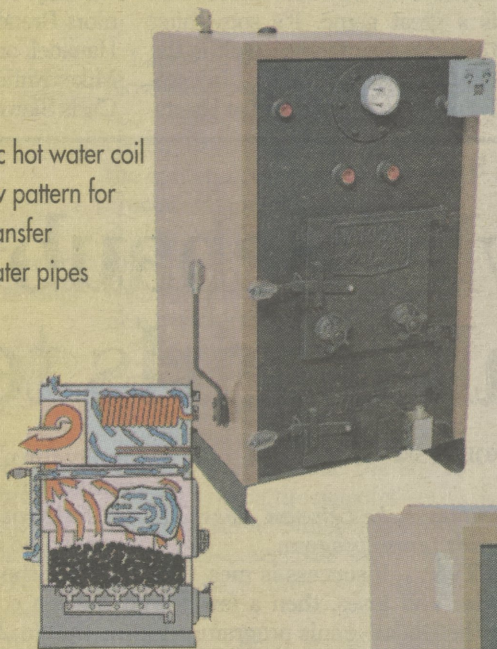

### Trident Wood/Coal Boilers

Features

- Optional electric
- Back-up kit
- Optional domestic hot water coil
- Unique water flow pattern for maximum heat transfer
- 1" schedule 80 water pipes

### Wood/Coal/Oil Furnace

Features

- Burns wood, coal or oil
- 2 separate thermostats
- 1400 CFM heavy duty blower
- Hot water coil option

### Wood/Coal/ Hot-Air Furnace

Features

- Automatic draft control
- Three speed blower switch
- Heavy duty blower
- Reversible filter box with filter

**DON'T GET BURNED BY  
HIGH HEATING COSTS**

**HARMAN CENTRAL HEATING**