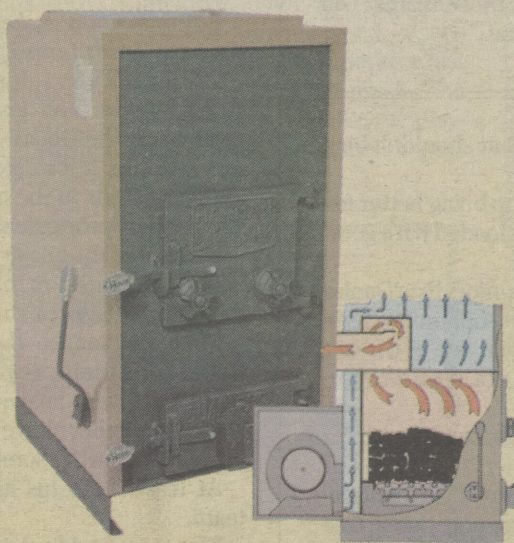

### Trident Wood/Coal Boilers

Features

- Optional electric
- Back-up kit
- Optional domestic hot water coil
- Unique water flow pattern for maximum heat transfer
- 1" schedule 80 water pipes

### Wood/Coal/Oil Furnace

Features

- Burns wood, coal or oil
- 2 separate thermostats
- 1400 CFM heavy duty blower
- Hot water coil option

### Wood/Coal/ Hot-Air Furnace

Features

- Automatic draft control
- Three speed blower switch
- Heavy duty blower
- Reversible filter box with filter

**DON'T GET BURNED BY  
HIGH HEATING COSTS**

**HARMAN CENTRAL HEATING**