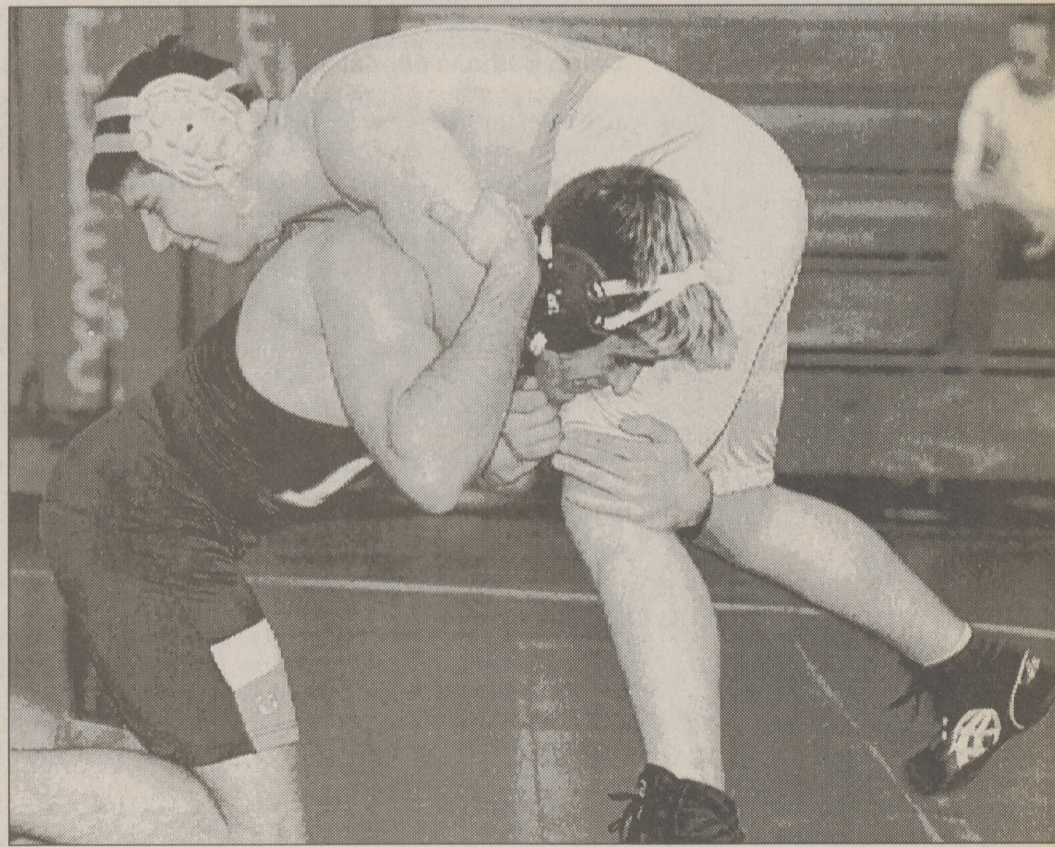

POST PHOTOS/JIM PHILLIPS

Eye Care tops Josie's 38-35

Eye Care Specialist improved to 4 wins and 1 loss at the end of the first half of the regular season led by Halli Williams and Corey Patton with 11 points each. Also contributing for the winners were Sarah Swebston 4 points, Lauren Noreika 3 points, Tiffany Gergel and Megan Savage 2 points apiece. Lauren Macri played a good defensive game. Leading the way for Josie's were Jackie Hardwick 20 points, Jodi Dickson 13 points and Samantha Decker with a bucket.

DYB
7-8 GIRLS

Dough Company 36 - Dallas Rotary 17

Kara Ringler, Shannon Thomas and Kristen Evans led a very balanced scoring attack to improve to 5-0 after 5 weeks of play. Leading scorers for the pizza bakers were Evans 13 points, Thomas 8 points and many rebounds and assists. Ringler 7 points, Sarah Pieczynski, Katie Smith and Nikki Pisacano 2 points apiece. Leading Rotary were Rebekah Clay 7 points, Kim Durr 6 points, Caitlin McGuire and Shoshanna Gitlin 2 points apiece. Jackie Opel played a very good defensive game for Rotary.

See 7-8 GIRLS, pg 10

Amy Lloyd swims for F&M

Amy Lloyd, of Dallas, swam in the Franklin & Marshall Invitational recently. She is a sophomore member of the women's swim program competing in distance free style events and a 1998 graduate of Wyoming Seminary.

GOH 7th Grade Girls win tourney

The Gate of Heaven 7th Grade Girls Basketball team recently took first place in the St. Mary's Old Forge Holiday Tournament with a 37-35 win over Holy Rosary of Duryea. Janelle Zabresky and Sandy Krogulski led all scorers with 16 and 10 points each. Katy Whalen and Liz Clements provided the defensive spark in the back and forth finale. In the semi-final game, Devin Carey, Kim Durr and Janelle Zabresky led a balanced scoring attack contributing to a 40-34 win over St. Mary's Avoca. Zabresky also had a career-high 21 rebounds.

The Gators defeated St. John the Baptist, Pittston in the opener 33-27. In a true team effort, Kristen Evans, Lauren Adamchak, and Melissa Milo paced the Gators with solid efforts on both ends of the court.

Gate of Heaven started off the 1999/2000 season with an 8-1 record in November including two second place finishes in other tournament action. The Gators are coached by Mary Durr, Ken Krogulski and Dave Whalen.

Kneeling, Mary Durr; 1st row, Christa Wroblewski, Leslie Wetzel; 2nd row, Dave Whalen, Melissa Milo, Joanna Smith, Sandy Krogulski, Janelle Zabresky, Lauren Adamchak, Kristen Evans, and Ken Krogulski; back row, Devin Carey, Liz Clements, Kim Durr and Katy Whalen. Missing from photo: Lauren Collini.