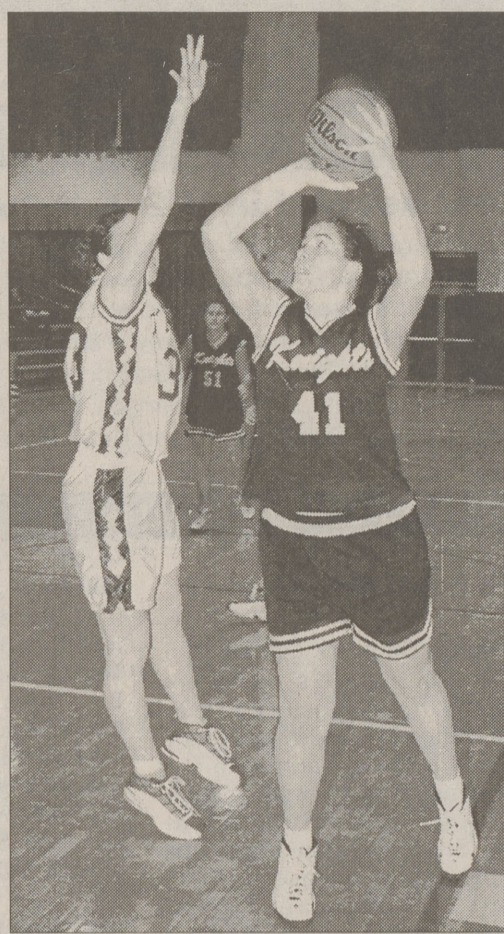

Sports Week

Section 2

Wednesday, December 15, 1999

NAPA Auto Parts wins high-scoring battle with Gordon

The balanced scoring attack of Kyle Mahle, Robbie Tomko and Chris Parrish led NAPA to victory 64-61. Stephen Zupko also added 6 points for the winners. Leading the scoring for Gordon Insurance were Ben Thomas, Mike Wyberski, Billy DeAngelo and Brad Fagula.

Morgan, Stanley and Dean Witter 35 - House of Nutrition 31

Adam Singer was injured in the second quarter of a close game, but came back strong in the fourth quarter, scoring 12 of 16 game points in the fourth quarter to lead his team to 2-0 and the only undefeated team after two weeks of play. Also contributing with the offense was Adam King 14 points, Guy Carpenter 4 points and Daryl Rogers 2 points and awesome defense. David Judge had a late game steal to help preserve the win for the investors.

POST PHOTOS/JIM PHILLIPS

POST PHOTOS/JIM PHILLIPS

Eye Care tops Josie's 38-35

Eye Care Specialist improved to 4 wins and 1 loss at the end of the first half of the regular season led by Halli Williams and Corey Patton with 11 points each. Also contributing for the winners were Sarah Swebston 4 points, Lauren Noreika 3 points, Tiffany Gergel and Megan Savage 2 points apiece. Lauren Macri played a good defensive game. Leading the way for Josie's were Jackie Hardwick 20 points, Jodi Dickson 13 points and Samantha Decker with a bucket.

DYB
7-8 GIRLS

Dough Company 36 - Dallas Rotary 17

Kara Ringler, Shannon Thomas and Kristen Evans led a very balanced scoring attack to improve to 5-0 after 5 weeks of play. Leading scorers for the pizza bakers were Evans 13 points, Thomas 8 points and many rebounds and assists. Ringler 7 points, Sarah Pieczynski, Katie Smith and Nikki Pisacano 2 points apiece. Leading Rotary were Rebekah Clay 7 points, Kim Durr 6 points, Caitlin McGuire and Shoshanna Gitlin 2 points apiece. Jackie Opel played a very good defensive game for Rotary.