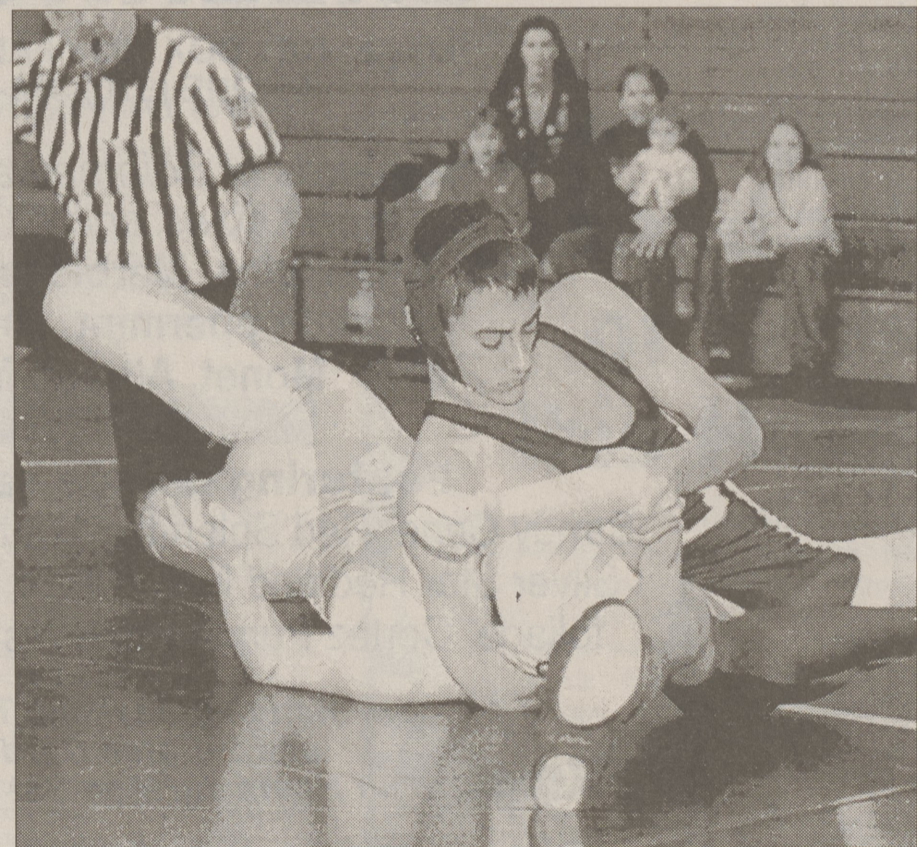

Sports Week

Section 2

Wednesday, December 15, 1999

NAPA Auto Parts wins high-scoring battle with Gordon

The balanced scoring attack of Kyle Mahle, Robbie Tomko and Chris Parrish led NAPA to victory 64-61. Stephen Zupko also added 6 points for the winners. Leading the scoring for Gordon Insurance were Ben Thomas, Mike Wyberski, Billy DeAngelo and Brad Fagula.

Morgan, Stanley and Dean Witter 35 - House of Nutrition 31

Adam Singer was injured in the second quarter of a close game, but came back strong in the fourth quarter, scoring 12 of 16 game points in the fourth quarter to lead his team to 2-0 and the only undefeated team after two weeks of play. Also contributing with the offense was Adam King 14 points, Guy Carpenter 4 points and Daryl Rogers 2 points and awesome defense. David Judge had a late game steal to help preserve the win for the investors.

Laura Nieman with 8 points and Kathleen Paley with 6 led Penn State Seed's offense, while Jessica English added a basket. Jackie Lowe and Katie Gilligan had good defensive games.

Send your sports reports by

e-mail

dalpost@aol.com

O'Reilly runs over Lehman

Bishop O'Reilly, led by a trio of Back Mountain girls, came to Lehman Saturday night and went home with a 60-42 victory. In photos, clockwise from left: Maria Wright held off an attack by Lehman's Jen Frank; Kieran Lucarino went up for a pair of her 18 points; Gina Coombs drove around O'Reilly's Molly Guntli.