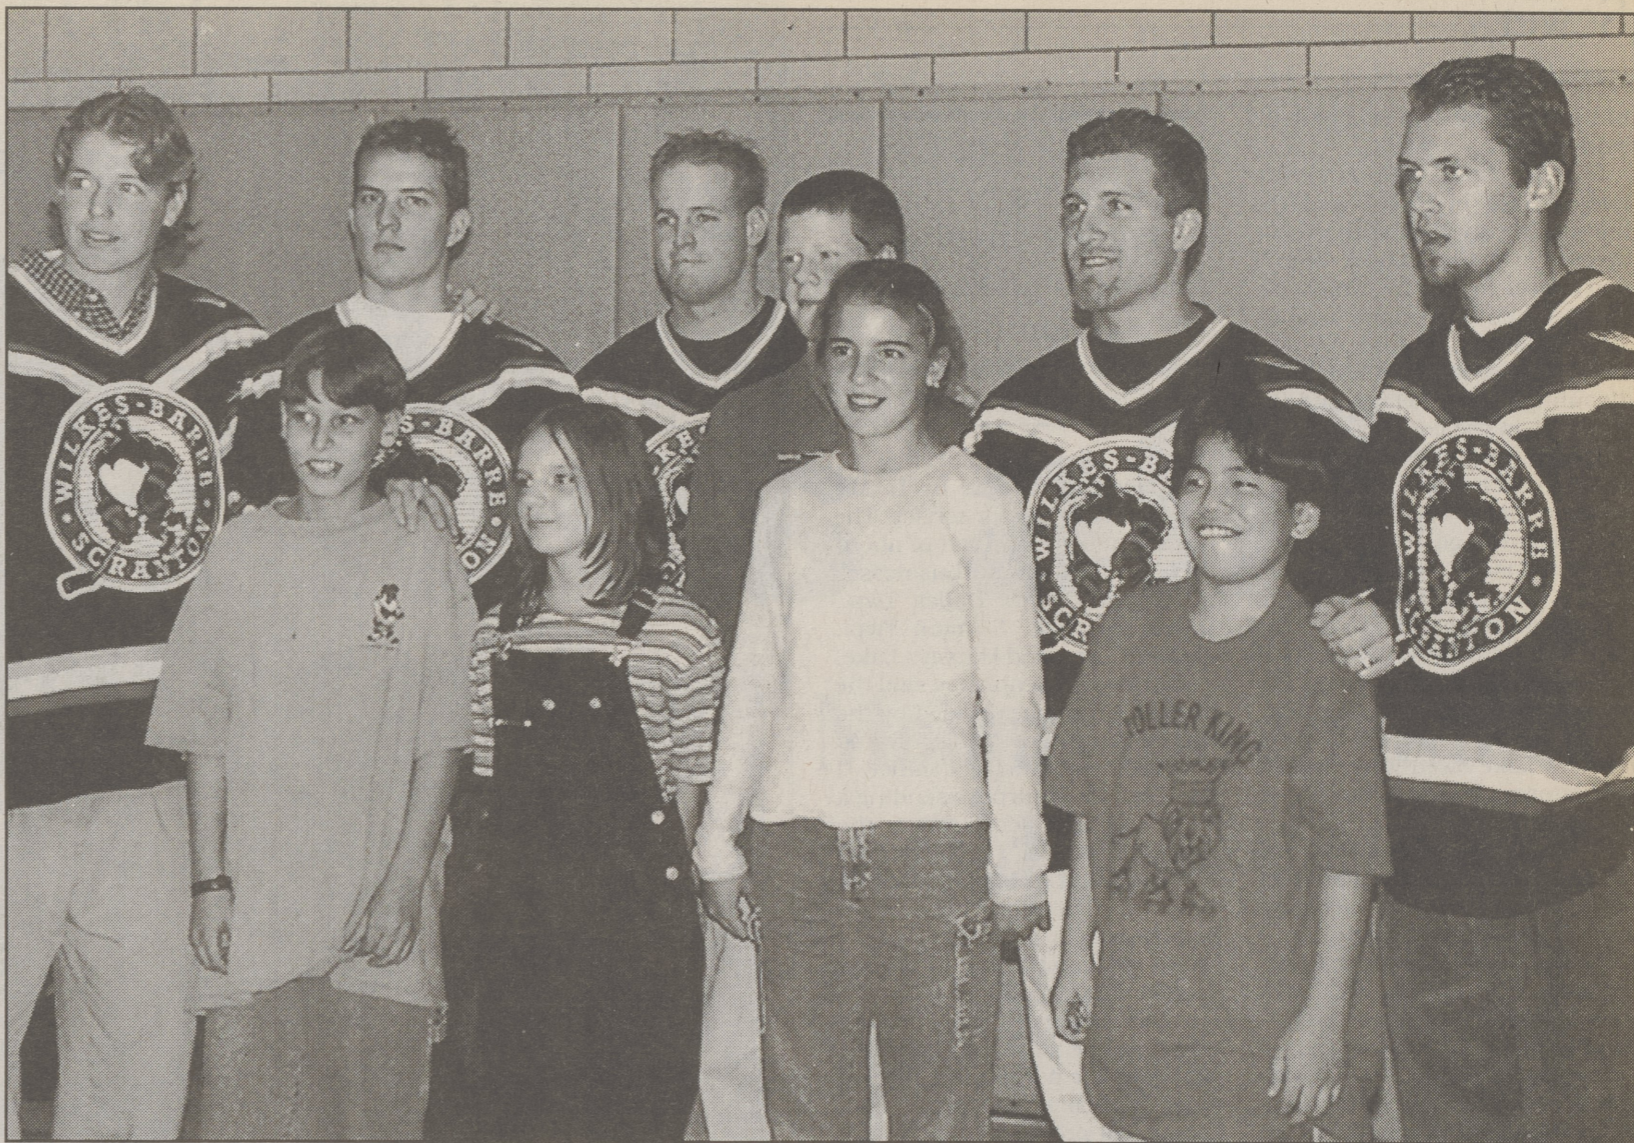

Five Dallas Middle School students will take part in a Penguins shootout at the first home game. From left, foreground: Brandon Harris, Ashley Kusma, Brian Deeble, Caitlin McGuire and Chris

Yamaguchi. Penguins players, background from left: Casey Harris, Curtis Drummond, Chris Kellerher, Mike Pomichter and Greg Crozier.