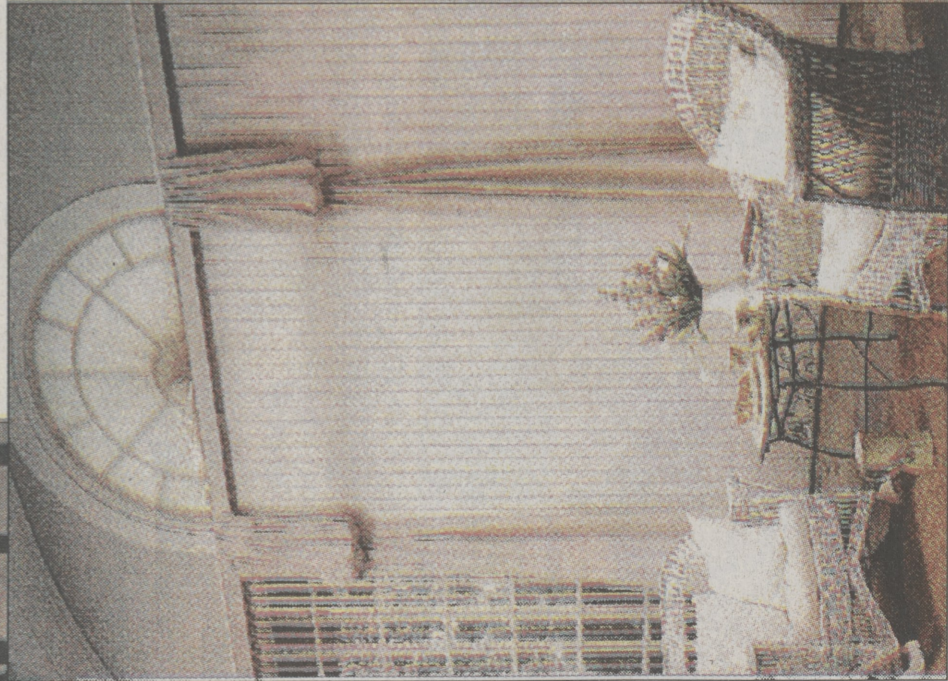

# Window Fashions

uminette sheers hang beneath elegant curtains as traditional sheers would, but offer the additional benefit of being able to control light and privacy.

ight filtering window shades, shown here with a soft sheer valance, come in a variety of fashion colors.

ffective light control with an elegant appeal makes beautiful music.

he simple elegance of a cloth vertical is highlighted by a distinctive rod/valance and side panels.

Includes Material From

PENNSYLVANIA  
LANDSCAPE & NURSERY  
ASSOCIATION  
[www.plna.com](http://www.plna.com)