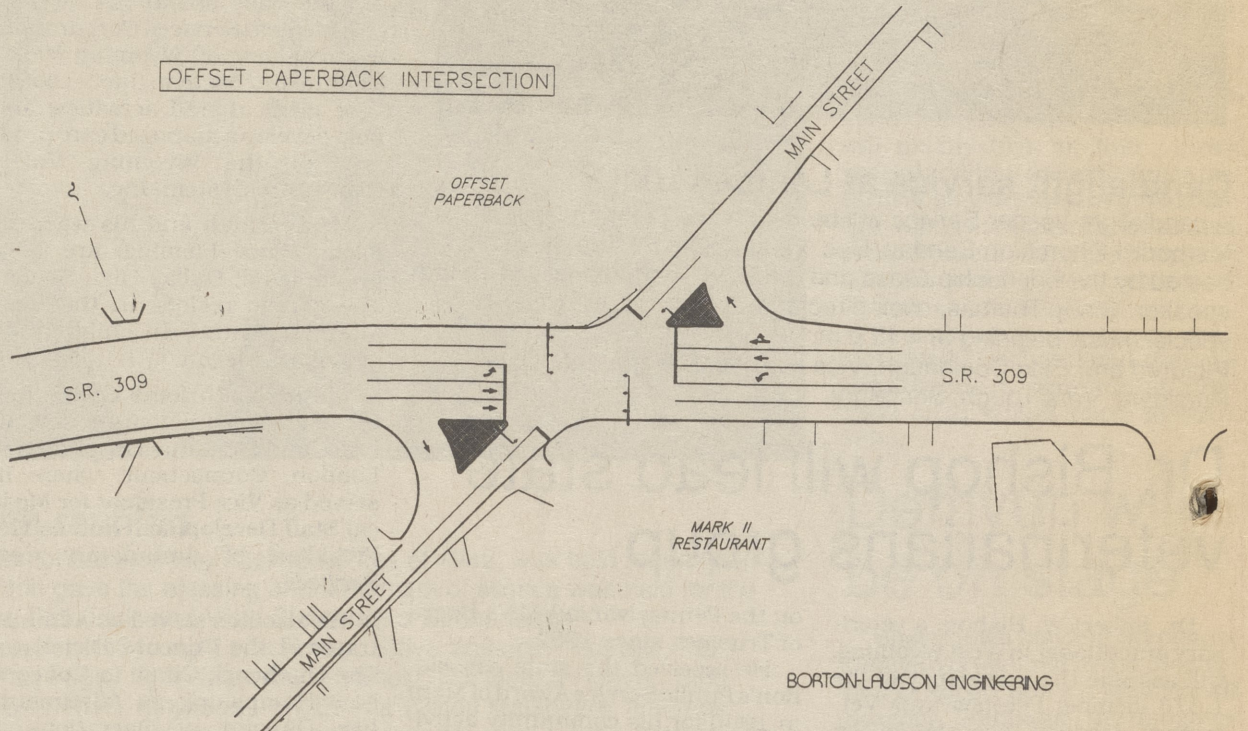

the Back Mountain. King explained his firm's plan to add traffic lights and concrete islands at several intersections, and a "jug handle" turn for northbound traffic on Route 309 at Hillside Road.

Earlier this year, PennDOT had said there was a possibility that a

center barrier would be installed in Kingston Township, rather than the fifth lane. Owners of businesses in that area were concerned that a barrier preventing left turns would deprive them of customers. But Hassell said that placing a barrier along the highway would have required additional jug handle turns and lights, slowing traffic.

Hassell said that most traffic signals on Route 309 would be synchronized so that motorists traveling at the speed limit would not have to stop. He and King also described several places where areas for buses to pull off the highway would be provided.

In addition to the Hillside Road

intersection, work is planned at the intersections of Route 309 and Franklin Street, Main Road and Hildebrandt Road, as well as at the Center Hill Road and Route 118 intersections on Route 415. Work on the fifth lane is expected to begin first, starting in the fall of 1993, with renovation to intersections taking place later.

Everything Natural
Gifts to delight the heart

Holiday Hours:
Mon.-Sat 10-8
Sun. 12-5

The Wonder of Santa Claus
Captured by Master Artist
June McKenna

♥ ♥ ♥ Beautiful Collectables ♥ ♥ ♥

We warmly welcome you to
THE FAMILY AND FRIENDS OF
Lixie High® Dolls

412 South State St. Clarks Summit 586-9684

WHY SUFFER! WHEN WE CAN CORRECT THE CAUSE.
A SUBLUXATION MAY BE THE CAUSE.

AT THE KCC WE CORRECT SUBLUXATIONS.

WHAT IS A SUBLUXATION?
Subluxation is a term used by Doctors of Chiropractic to describe the misalignment of spinal bones resulting in nerve irritation or nerve interference. Even the slightest misalignment can produce pressure and irritation upon nerves, effecting proper communication of vital nerve impulses to the organs, cells and tissues of the body!

TRUE HEALTH is the condition which exists when all of the organs and parts of the body work together in coordination and harmony. The Nervous System (Brain and Spinal Cord) is the Master Controller and Coordinator of all body functions. **AT THE KCC** We keep the Nervous system free from any interference due to misplaced spinal Bones, simply allows the body's natural healing ability to function at its maximum...thus keeping Resistance High and Maintaining Health Naturally.

Klein Chiropractic Clinic
675-3833
Memorial Hwy., Dallas

Hours:
Mon. thru Sat.
from 9 A.M. on

3 Doctors on Staff
You don't have to wait to see our Doctors.

ADJUSTMENTS BY HAND ONLY. NO MACHINES USED.

Holiday parties deserve the Best

For serving your favorite Liqueur
Dark Rich Chocolate Cups in Gold Foil
12 Cups $6.00

Creamy Milk Chocolate
flavored with Amaretto or Grand Marnier
7 oz. Box $5.25

or

Order your Party Platter today
Choose from our large selection of
Gourmet Chocolates

15% Off all purchases of $5 or more
with this ad

Worthington Chocolate Shoppe
25 Dallas Shopping Center
675-7141

Come See SANTA

You are invited to
Pritchard Insurance's Customer Appreciation Holiday Open House

Sunday, December 20, 1992
1:00 P.M. - 4:00 P.M.

at
**24 Carverton Road
Trucksville, PA**

STOCKING STUFFER HEADQUARTERS

DEEMERS The Office People

14 S. MAIN ST. WILKES-BARRE
251 WYOMING AVE. KINGSTON

40% off! *New Showroom Sale.*

The acorn never falls too far from the tree.

... or something like that. In any event, House of Oak has moved to our brand new Wilkes-Barre showroom on 790 Kidder Street. So now we're celebrating by offering 40% off our regular prices.

Check out the savings and register to win fantastic prizes at both of our locations, and discover the area's widest selection of fine oak furniture and other assorted items. **

GIVEAWAY*
Register to win!!
Roll top desk End tables
Rockers Computer stations
Sale Ends December 31st!

House of Oak

790 Kidder Street
Wilkes-Barre (Across from WV Mall)

40% off regular prices applies to all House of Oak locations. ** Excludes on order and layaway items.
* no purchase necessary