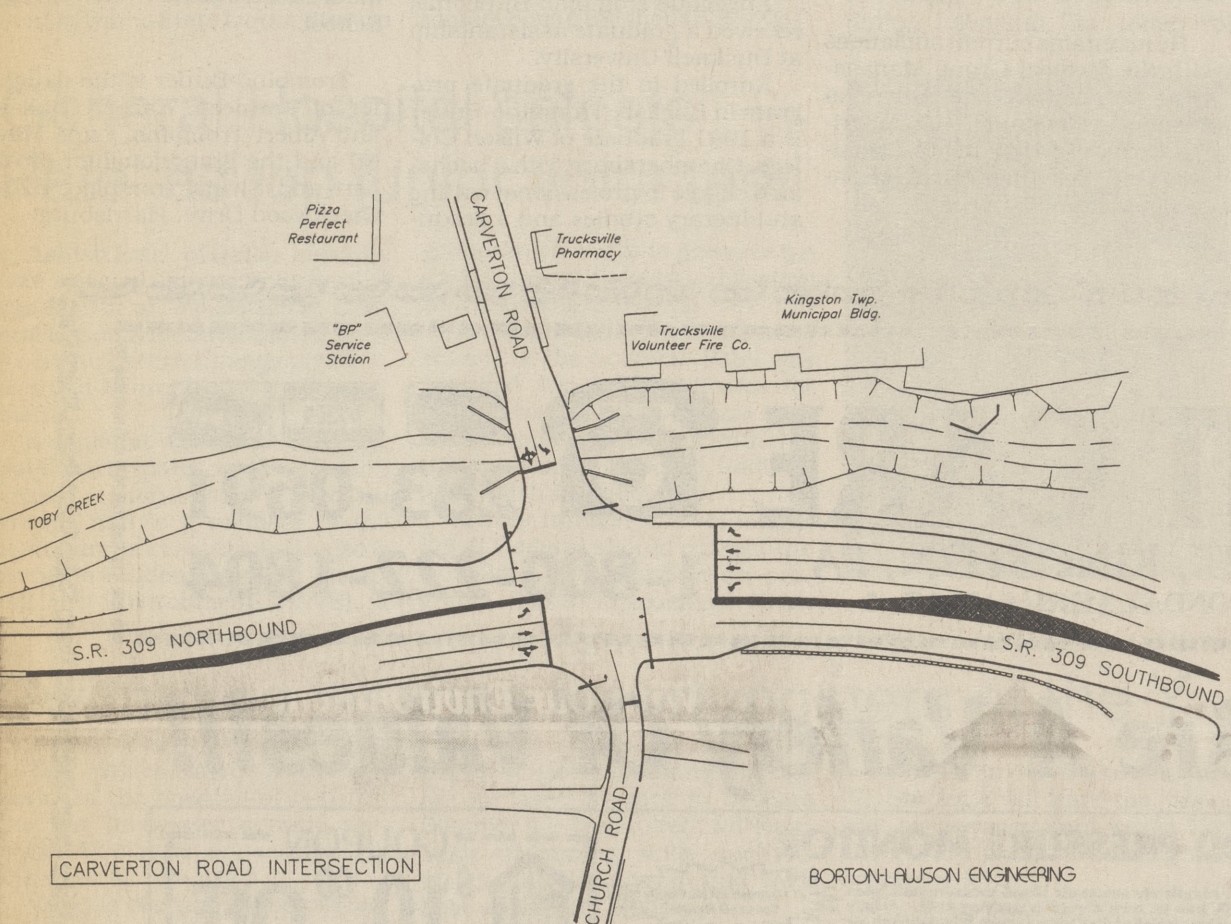

the Back Mountain. King explained his firm's plan to add traffic lights and concrete islands at several intersections, and a "jug handle" turn for northbound traffic on Route 309 at Hillside Road.

Earlier this year, PennDOT had said there was a possibility that a

center barrier would be installed in Kingston Township, rather than the fifth lane. Owners of businesses in that area were concerned that a barrier preventing left turns would deprive them of customers. But Hassell said that placing a barrier along the highway would have required additional jug handle turns and lights, slowing traffic.

Hassell said that most traffic signals on Route 309 would be synchronized so that motorists traveling at the speed limit would not have to stop. He and King also described several places where areas for buses to pull off the highway would be provided.

In addition to the Hillside Road

intersection, work is planned at the intersections of Route 309 and Franklin Street, Main Road and Hildebrandt Road, as well as at the Center Hill Road and Route 118 intersections on Route 415. Work on the fifth lane is expected to begin first, starting in the fall of 1993, with renovation to intersections taking place later.

Everything Natural
Gifts to delight the heart

Holiday Hours:
Mon.-Sat 10-8
Sun. 12-5

The Wonder of Santa Claus
Captured by Master Artist
June McKenna

♥ ♥ ♥ Beautiful Collectables ♥ ♥ ♥

We warmly welcome you to
THE FAMILY AND FRIENDS OF
Lixie High® Dolls

412 South State St. Clarks Summit 586-9684

WHY SUFFER! WHEN WE CAN CORRECT THE CAUSE.
A SUBLUXATION MAY BE THE CAUSE.

AT THE KCC WE CORRECT SUBLUXATIONS.

WHAT IS A SUBLUXATION?
Subluxation is a term used by Doctors of Chiropractic to describe the misalignment of spinal bones resulting in nerve irritation or nerve interference. Even the slightest misalignment can produce pressure and irritation upon nerves, effecting proper communication of vital nerve impulses to the organs, cells and tissues of the body!

TRUE HEALTH is the condition which exists when all of the organs and parts of the body work together in coordination and harmony. The Nervous System (Brain and Spinal Cord) is the Master Controller and Coordinator of all body functions. **AT THE KCC** We keep the Nervous system free from any interference due to misplaced spinal Bones, simply allows the body's natural healing ability to function at its maximum...thus keeping Resistance High and Maintaining Health Naturally.

Klein Chiropractic Clinic
675-3833
Memorial Hwy., Dallas

Hours:
Mon. thru Sat.
from 9 A.M. on

3 Doctors on Staff
You don't have to wait to see our Doctors.

ADJUSTMENTS BY HAND ONLY. NO MACHINES USED.

Holiday parties deserve the Best

For serving your favorite Liqueur
Dark Rich Chocolate Cups in Gold Foil
12 Cups $6.00

Creamy Milk Chocolate
flavored with Amaretto or Grand Marnier
7 oz. Box $5.25

or

Order your Party Platter today
Choose from our large selection of
Gourmet Chocolates

15% Off all purchases of $5 or more
with this ad

Worthington Chocolate Shoppe
25 Dallas Shopping Center
675-7141

Come See SANTA

You are invited to
Pritchard Insurance's Customer Appreciation Holiday Open House

Sunday, December 20, 1992
1:00 P.M. - 4:00 P.M.

at
**24 Carverton Road
Trucksville, PA**

STOCKING STUFFER HEADQUARTERS

DEEMERS The Office People

14 S. MAIN ST. WILKES-BARRE
251 WYOMING AVE. KINGSTON

40% off! *New Showroom Sale.*

The acorn never falls too far from the tree.

... or something like that. In any event, House of Oak has moved to our brand new Wilkes-Barre showroom on 790 Kidder Street. So now we're celebrating by offering 40% off our regular prices.

Check out the savings and register to win fantastic prizes at both of our locations, and discover the area's widest selection of fine oak furniture and other assorted items. **

GIVEAWAY*
Register to win!!
Roll top desk End tables
Rockers Computer stations
Sale Ends December 31st!

House of Oak

790 Kidder Street
Wilkes-Barre (Across from WV Mall)

40% off regular prices applies to all House of Oak locations. ** Excludes on order and layaway items.
* no purchase necessary