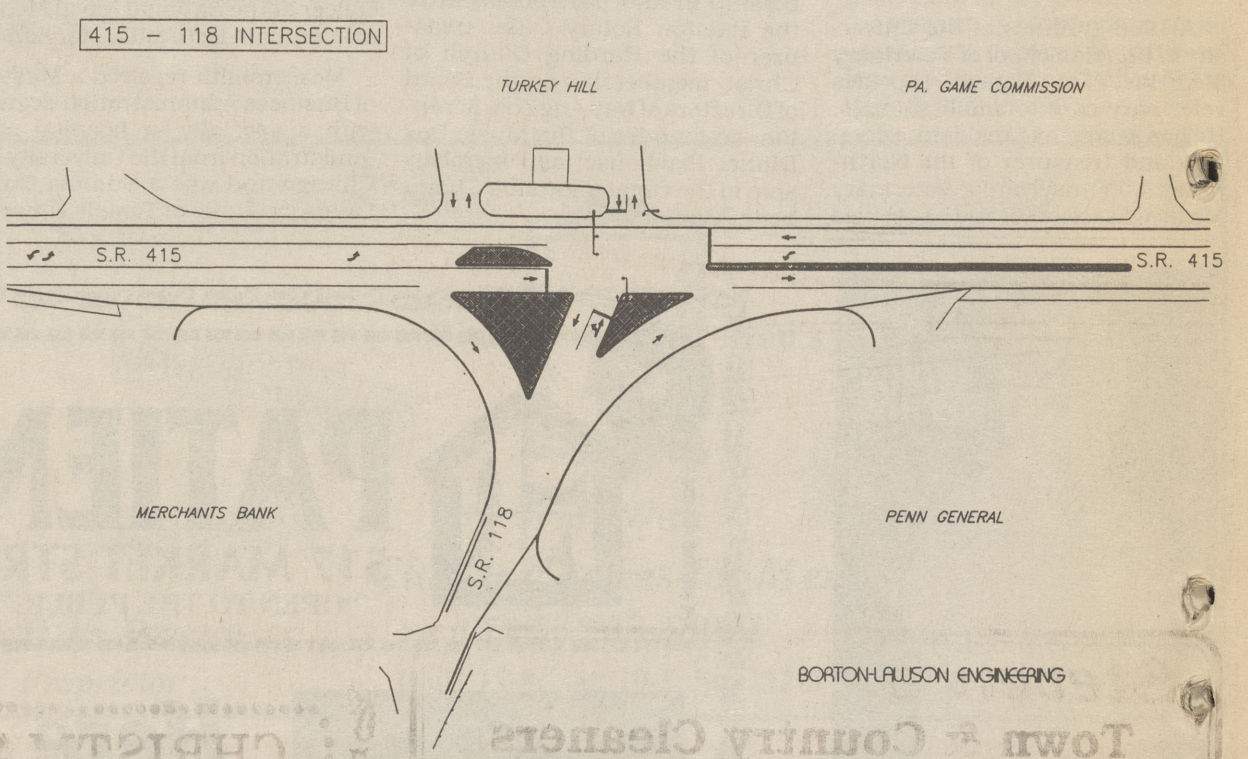

the Back Mountain. King explained his firm's plan to add traffic lights and concrete islands at several intersections, and a "jug handle" turn for northbound traffic on Route 309 at Hillside Road.

Earlier this year, PennDOT had said there was a possibility that a

center barrier would be installed in Kingston Township, rather than the fifth lane. Owners of businesses in that area were concerned that a barrier preventing left turns would deprive them of customers. But Hassell said that placing a barrier along the highway would have required additional jug handle turns and lights, slowing traffic.

Hassell said that most traffic signals on Route 309 would be synchronized so that motorists traveling at the speed limit would not have to stop. He and King also described several places where areas for buses to pull off the highway would be provided.

In addition to the Hillside Road

intersection, work is planned at the intersections of Route 309 and Franklin Street, Main Road and Hildebrandt Road, as well as at the Center Hill Road and Route 118 intersections on Route 415. Work on the fifth lane is expected to begin first, starting in the fall of 1993, with renovation to intersections taking place later.

Everything Natural
Gifts to delight the heart

Holiday Hours:
Mon.-Sat 10-8
Sun. 12-5

The Wonder of Santa Claus
Captured by Master Artist
June McKenna

♥ ♥ ♥ Beautiful Collectables ♥ ♥ ♥

We warmly welcome you to
THE FAMILY AND FRIENDS OF
Lixie High® Dolls

412 South State St. Clarks Summit 586-9684

WHY SUFFER! WHEN WE CAN CORRECT THE CAUSE.
A SUBLUXATION MAY BE THE CAUSE.

AT THE KCC WE CORRECT SUBLUXATIONS.

WHAT IS A SUBLUXATION?
Subluxation is a term used by Doctors of Chiropractic to describe the misalignment of spinal bones resulting in nerve irritation or nerve interference. Even the slightest misalignment can produce pressure and irritation upon nerves, effecting proper communication of vital nerve impulses to the organs, cells and tissues of the body!

TRUE HEALTH is the condition which exists when all of the organs and parts of the body work together in coordination and harmony. The Nervous System (Brain and Spinal Cord) is the Master Controller and Coordinator of all body functions. **AT THE KCC** We keep the Nervous system free from any interference due to misplaced spinal Bones, simply allows the body's natural healing ability to function at its maximum...thus keeping Resistance High and Maintaining Health Naturally.

Klein Chiropractic Clinic
675-3833
Memorial Hwy., Dallas

Hours:
Mon. thru Sat.
from 9 A.M. on

3 Doctors on Staff
You don't have to wait to see our Doctors.

ADJUSTMENTS BY HAND ONLY. NO MACHINES USED.

Holiday parties deserve the Best

For serving your favorite Liqueur
Dark Rich Chocolate Cups in Gold Foil
12 Cups $6.00

Creamy Milk Chocolate
flavored with Amaretto or Grand Marnier
7 oz. Box $5.25

or

Order your Party Platter today
Choose from our large selection of
Gourmet Chocolates

15% Off all purchases of $5 or more
with this ad

Worthington Chocolate Shoppe
25 Dallas Shopping Center
675-7141

Come See SANTA

You are invited to
Pritchard Insurance's Customer Appreciation Holiday Open House

Sunday, December 20, 1992
1:00 P.M. - 4:00 P.M.

at
**24 Carverton Road
Trucksville, PA**

STOCKING STUFFER HEADQUARTERS

DEEMERS The Office People

14 S. MAIN ST. WILKES-BARRE
251 WYOMING AVE. KINGSTON

40% off! *New Showroom Sale.*

The acorn never falls too far from the tree.

... or something like that. In any event, House of Oak has moved to our brand new Wilkes-Barre showroom on 790 Kidder Street. So now we're celebrating by offering 40% off our regular prices.

Check out the savings and register to win fantastic prizes at both of our locations, and discover the area's widest selection of fine oak furniture and other assorted items. **

GIVEAWAY*
Register to win!!
Roll top desk End tables
Rockers Computer stations
Sale Ends December 31st!

House of Oak

790 Kidder Street
Wilkes-Barre (Across from WV Mall)

40% off regular prices applies to all House of Oak locations. ** Excludes on order and layaway items.
* no purchase necessary