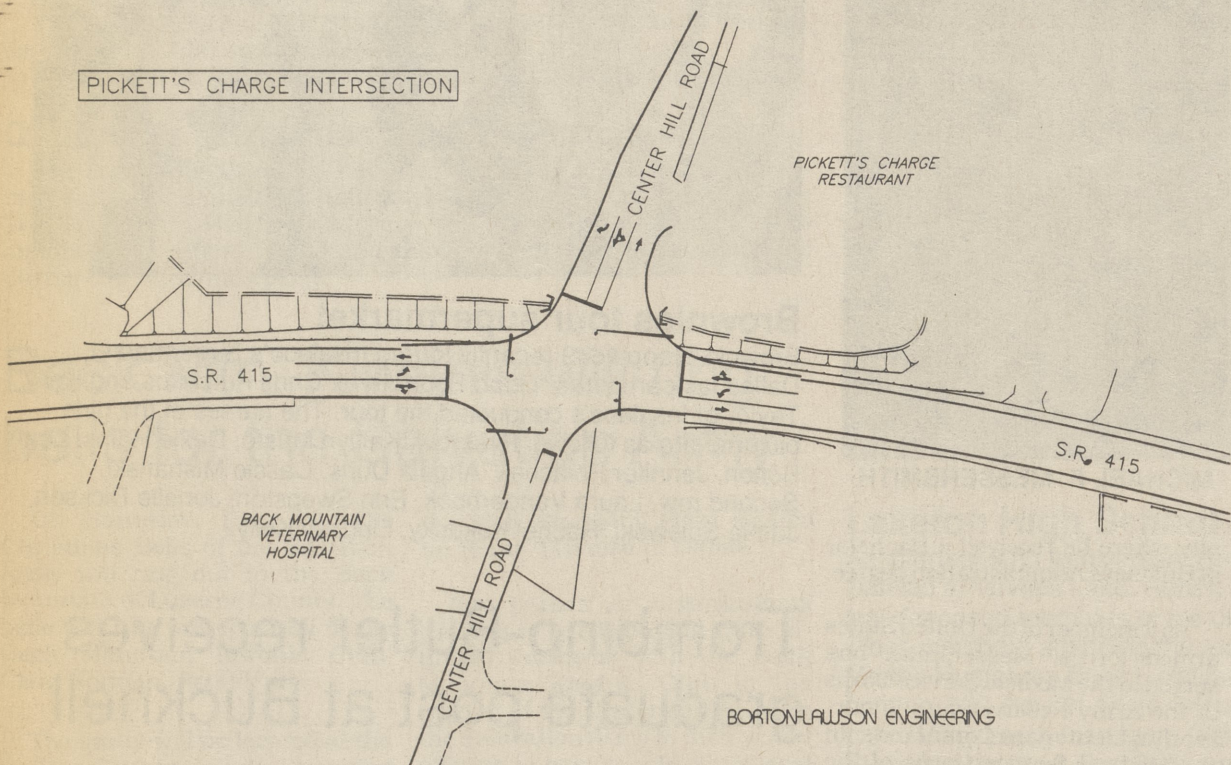

the Back Mountain. King explained his firm's plan to add traffic lights and concrete islands at several intersections, and a "jug handle" turn for northbound traffic on Route 309 at Hillside Road.

Earlier this year, PennDOT had said there was a possibility that a

center barrier would be installed in Kingston Township, rather than the fifth lane. Owners of businesses in that area were concerned that a barrier preventing left turns would deprive them of customers. But Hassell said that placing a barrier along the highway would have required additional jug handle turns and lights, slowing traffic.

Hassell said that most traffic signals on Route 309 would be synchronized so that motorists traveling at the speed limit would not have to stop. He and King also described several places where areas for buses to pull off the highway would be provided.

In addition to the Hillside Road

intersection, work is planned at the intersections of Route 309 and Franklin Street, Main Road and Hildebrandt Road, as well as at the Center Hill Road and Route 118 intersections on Route 415. Work on the fifth lane is expected to begin first, starting in the fall of 1993, with renovation to intersections taking place later.

Everything Natural
Gifts to delight the heart

Holiday Hours:
Mon.-Sat 10-8
Sun. 12-5

The Wonder of Santa Claus
Captured by Master Artist
June McKenna

♥ ♥ ♥ Beautiful Collectables ♥ ♥ ♥

We warmly welcome you to
THE FAMILY AND FRIENDS OF
Lixie High® Dolls

412 South State St. Clarks Summit 586-9684

WHY SUFFER! WHEN WE CAN CORRECT THE CAUSE.
A SUBLUXATION MAY BE THE CAUSE.

AT THE KCC WE CORRECT SUBLUXATIONS.

WHAT IS A SUBLUXATION?
Subluxation is a term used by Doctors of Chiropractic to describe the misalignment of spinal bones resulting in nerve irritation or nerve interference. Even the slightest misalignment can produce pressure and irritation upon nerves, effecting proper communication of vital nerve impulses to the organs, cells and tissues of the body!

TRUE HEALTH is the condition which exists when all of the organs and parts of the body work together in coordination and harmony. The Nervous System (Brain and Spinal Cord) is the Master Controller and Coordinator of all body functions. **AT THE KCC** We keep the Nervous system free from any interference due to misplaced spinal Bones, simply allows the body's natural healing ability to function at its maximum...thus keeping Resistance High and Maintaining Health Naturally.

Klein Chiropractic Clinic
675-3833
Memorial Hwy., Dallas

Hours:
Mon. thru Sat.
from 9 A.M. on

3 Doctors on Staff
You don't have to wait to see our Doctors.

ADJUSTMENTS BY HAND ONLY. NO MACHINES USED.

Holiday parties deserve the Best

For serving your favorite Liqueur
Dark Rich Chocolate Cups in Gold Foil
12 Cups $6.00

Creamy Milk Chocolate
flavored with Amaretto or Grand Marnier
7 oz. Box $5.25

or

Order your Party Platter today
Choose from our large selection of
Gourmet Chocolates

15% Off all purchases of $5 or more
with this ad

Worthington Chocolate Shoppe
25 Dallas Shopping Center
675-7141

Come See SANTA

You are invited to
Pritchard Insurance's Customer Appreciation Holiday Open House

Sunday, December 20, 1992
1:00 P.M. - 4:00 P.M.

at
**24 Carverton Road
Trucksville, PA**

STOCKING STUFFER HEADQUARTERS

DEEMERS The Office People

14 S. MAIN ST. WILKES-BARRE
251 WYOMING AVE. KINGSTON

40% off! *New Showroom Sale.*

The acorn never falls too far from the tree.

... or something like that. In any event, House of Oak has moved to our brand new Wilkes-Barre showroom on 790 Kidder Street. So now we're celebrating by offering 40% off our regular prices.

Check out the savings and register to win fantastic prizes at both of our locations, and discover the area's widest selection of fine oak furniture and other assorted items. **

GIVEAWAY*
Register to win!!
Roll top desk End tables
Rockers Computer stations
Sale Ends December 31st!

House of Oak

790 Kidder Street
Wilkes-Barre (Across from WV Mall)

40% off regular prices applies to all House of Oak locations. ** Excludes on order and layaway items.
* no purchase necessary