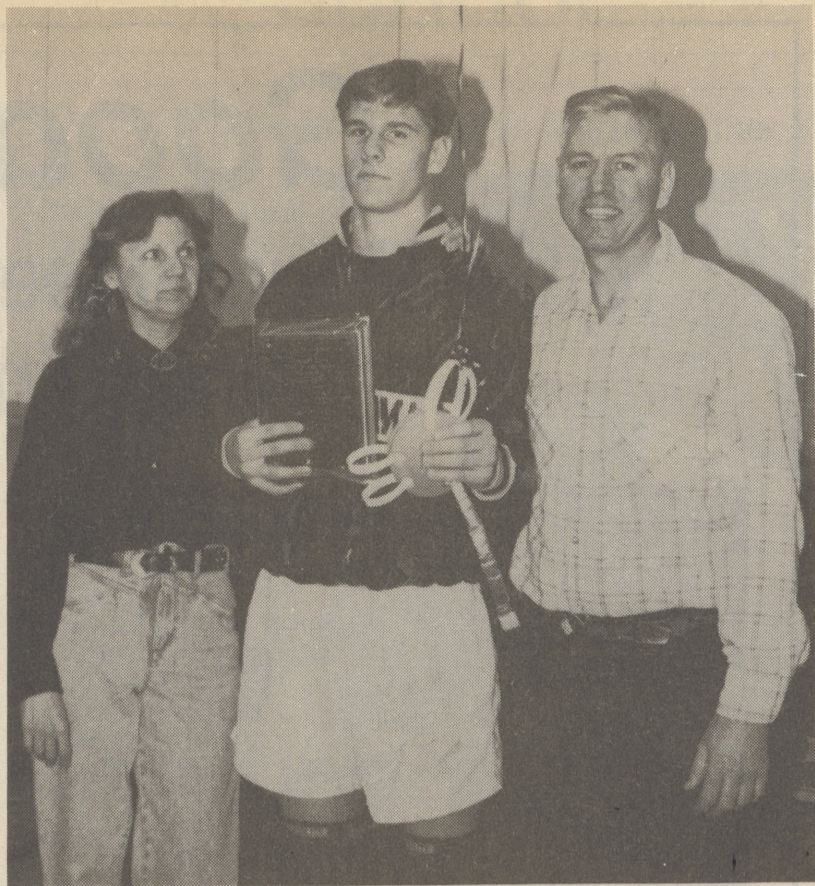

**Roundup**

(continued from page 1)

**LADY MOUNTS LOSE SQUEAKER TO SETON**

Saturday, Feb. 8, brought about a 37-35 tilt against Dallas girls' basketball team and Seton Catholic on the losers' court in Dallas. Kelly Janosky and Wendy Cave scored 13 and 12 points respectively. The Mounts will challenge West Side Tech Thursday, Feb. 13, at home.

On Monday, Feb. 3, the Dallas girls defeated Wyoming Seminary 42-39 at Kingston. Wendy Cave tossed in 16 and Kelly Janosky followed closely with 13, including one trey. Dallas had a hefty 30-16 lead at halftime, but Sem outscored them 11-1 in the third quarter to make it a game.

**100 wins**

Mike Guerin's pin against Wyoming Valley West was his 100th victory as a Black Knight. He is shown with his parents, Barbara and Bill.

**Lady Mounts**

(continued from page 1)

sophomores on the Mount's team. Kelly Janosky, another sophomore, has never played basketball before. "Kelly far exceeds my expectations," commented Karuza. "She is now one of our starters and has hit double figures in some games. She's one of our best athletes."

For Dallas this year, winning isn't everything, but experience and improvement is. For most of the players there is a next year and even a next year after that. However, for three starting seniors at Lake-Lehman, there is no tomorrow.