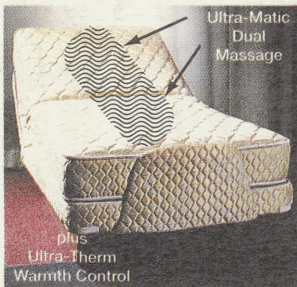

Your Health and Comfort Is Our #1 Asset

TECH-MATIC™

Manufactured by a leading maker of adjustable beds for more than 60 years.

Patented
Exclusive Adjustable Pillow Height

The world's most comfortable bed lets you select your own perfect position for reading . . . snacking . . . watching TV . . . and for sleeping or just plain wide-awake rest. Just a touch of the finger awakens our Electronic Control which will shape your **Tech-Matic** swiftly and silently to a new kind of comfort not found in any other adjustable bed. **Tech-Matic** has adjustable pillow height . . . An extra moveable section that positions head and shoulders for unbelievable comfort, perfect for reading, watching TV, sitting up or sleeping. It's just like having a built-in pillow . . . and it's yours with the **Tech-Matic** adjustable bed.

Bedrooms are not just for sleeping anymore. It can become a center for many activities: reading, TV, sewing, studying and the ultimate "breakfast in bed" - Total Relaxation! **Tech-Matic** offers a size for every need from roomy twin to the new Dual King model . . . An ideal choice for couples who prefer different positions. Each spouse has their own control panel for their side of the bed. Each side in complete control of their own desirable position.

Can be a blessing for the bed-ridden. No cumbersome toggle switches. Our new Electronic Touch Hand Control just needs a touch to relieve the monotony, nervous tension, aches and soreness from remaining in one position too long. And done with virtually no assistance from others. Eliminate your uncomfortable hospital bed. Side rails available on all sizes.

Enjoy Ultra-Therm for controlled warmth. Lets you select the level of heat desired. Since heat rises from the mattress, it is, therefore retained by the lightest of coverings. Much more efficient than an electric blanket.