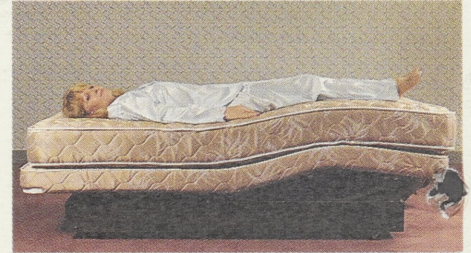

Your Health and Comfort Is Our #1 Asset

TECH-MATIC™

Manufactured by a leading maker of adjustable beds for more than 60 years.

Patented
Exclusive Adjustable Pillow Height

The world's most comfortable bed lets you select your own perfect position for reading . . . snacking . . . watching TV . . . and for sleeping or just plain wide-awake rest. Just a touch of the finger awakens our Electronic Control which will shape your **Tech-Matic** swiftly and silently to a new kind of comfort not found in any other adjustable bed. **Tech-Matic** has adjustable pillow height . . . An extra moveable section that positions head and shoulders for unbelievable comfort, perfect for reading, watching TV, sitting up or sleeping. It's just like having a built-in pillow . . . and it's yours with the **Tech-Matic** adjustable bed.

Bedrooms are not just for sleeping anymore. It can become a center for many activities: reading, TV, sewing, studying and the ultimate "breakfast in bed" - Total Relaxation! **Tech-Matic** offers a size for every need from roomy twin to the new Dual King model . . . An ideal choice for couples who prefer different positions. Each spouse has their own control panel for their side of the bed. Each side in complete control of their own desirable position.

Can be a blessing for the bed-ridden. No cumbersome toggle switches. Our new Electronic Touch Hand Control just needs a touch to relieve the monotony, nervous tension, aches and soreness from remaining in one position too long. And done with virtually no assistance from others. Eliminate your uncomfortable hospital bed. Side rails available on all sizes.

Enjoy Ultra-Therm for controlled warmth. Lets you select the level of heat desired. Since heat rises from the mattress, it is, therefore retained by the lightest of coverings. Much more efficient than an electric blanket.