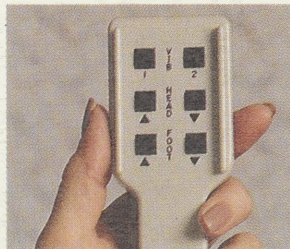

Electronic Touch Control

Here is how our Electronic Touch Hand Control does your bidding. Just a touch of a finger automatically controls all these functions. Adjust back section, adjust pillow section, adjust leg section, and gives full-bodied soothing dual massage with two controls. One for top half, one for bottom half, or both together at the same time **RIGHT FROM YOUR OWN BED!**

IT'S
PATENTED

TECH-MATIC™

IT'S
PATENTED

YES! BY RETURN MAIL PLEASE MAIL ME, WITHOUT OBLIGATION YOUR FREE BOOKLET "SHOW ME!"

Doctors Secrets: How To Rest and Relax Your Way To Better Health & Comfort!

Name (please print) _____

Address _____

City _____ State _____ Zip _____

Phone: (Home) (____) _____ (Work) (____) _____