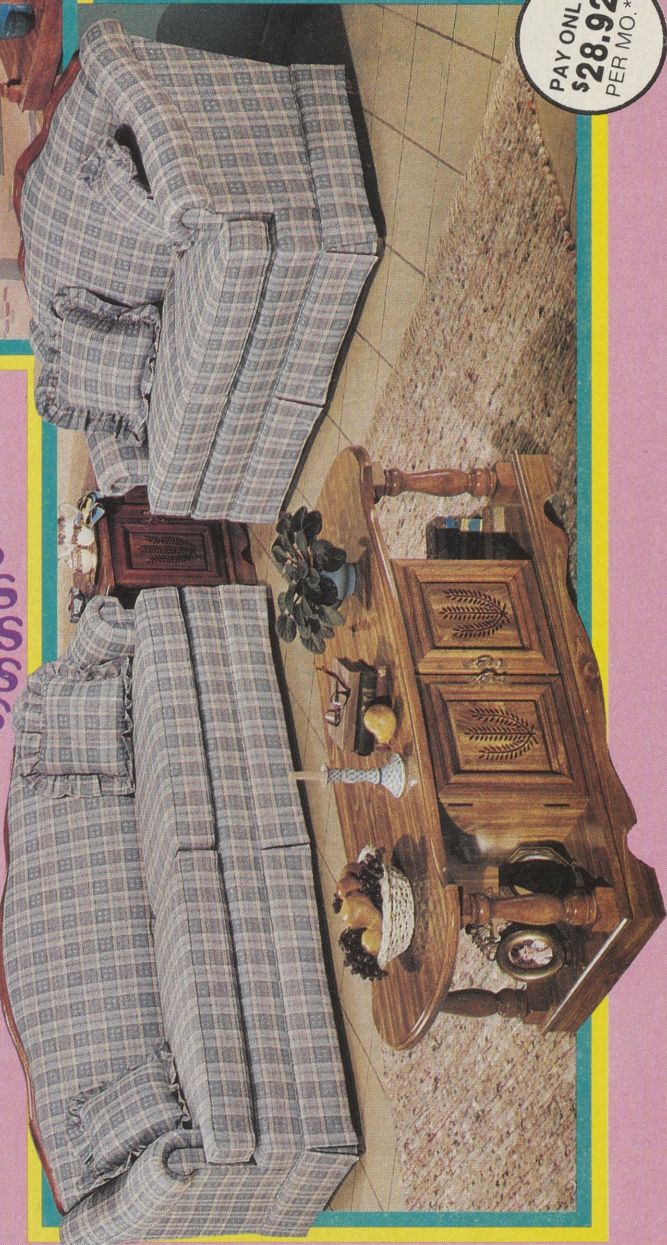

PAY ONLY!
$28.92
PER MO.*

SAVE 10 - 20 - 30% AND MORE!